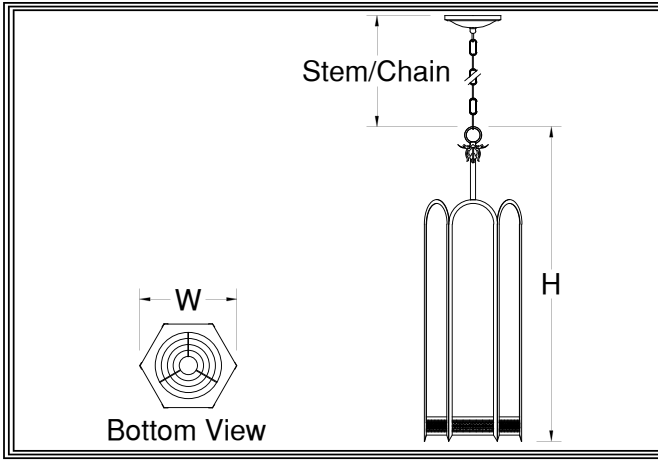

7__-PT

Fixture Number

Job Type

Job Name

Notes~Modifications

	Fixture Number	Dimensions	Lamping	Weight	Stem/Chain	Options
LED	☐ 701-PT	10w x 21h	2-13wLLED	15 lbs	3' Std	C,G,DALI,REM,FUS**
	☐ 702-PT	12w x 27h	4-13wLLED/1-38wCLED	21 lbs	6' Std	C,G,L423,L623
	☐ 703-PT	12w x 33h	6-13wLLED/1-38wCLED	27 lbs	9' Std	C,G,L423,L623,L311
	☐ 704-PT	14w x 39h	12-13wLLED/1-52wCLED	34 lbs	9' Std	C,G,L623,L823,L611
	☐ 705-PT	16w x 45h	18-13wLLED/1-52wCLED	39 lbs	12' Std	C,G,L623,L823,L611
INCANDESCENT	☐ 708-PT	10w x 21h	1-150wA	14 lbs	3' Std	C,G,N250
	☐ 710-PT	12w x 27h	3-75wA/1-250wP38	19 lbs	6' Std	C,G,N300
	☐ 712-PT	12w x 33h	6-75wA/1-250wP38	25 lbs	9' Std	C,G,N300
	☐ 714-PT	14w x 39h	6-75wA/1-500wR40	31 lbs	9' Std	C,G,N500
	☐ 716-PT	16w x 45h	9-75wA/1-500wR40	36 lbs	12' Std	C,G,N500
FLUORESCENT	☐ 709-PT	10w x 21h	1-42wCFT	15 lbs	3' Std	C,G,DIM,IEM,FUS*
	☐ 711-PT	12w x 27h	2-42wCFT/2-42wCFTdn	20 lbs	6' Std	C,G,L311
	☐ 713-PT	12w x 33h	4-42wCFT/2-42wCFTdn	26 lbs	9' Std	C,G,L311
	☐ 715-PT	14w x 39h	6-FT40w/4-42wCFTdn	33 lbs	9' Std	C,G,L611
	☐ 717-PT	16w x 45h	6-FT50w/4-42wCFTdn	37 lbs	12' Std	C,G,L611

*All Fluorescent Fixtures
**All LED Fixtures

DIFFUSER	☐ BGA: Beige Alabaster Acrylic	☐ GRA: Green Edge Acrylic	☐ ECH: Etched*
	☐ NHA: Natural Horn Acrylic	☐ EGA: Earth Green Acrylic	*Etched option creates a matte, non-glossy finish on one side of the diffuser. (Example: WOA-ECH)
	☐ WHA: White Alabaster Acrylic	☐ DGA: Deep Gold Acrylic	
	☐ HNA: Honey Alabaster Acrylic	☐ SOG: Streaked Opal Glass	
	☐ WOA: White Opal Acrylic	☐ WOG: White Opal Glass	

	SOLID BRASS FINISHES	PAINTED METAL FINISHES	ALUMINUM FINISHES	STAINLESS STEEL FINISHES
METAL FINISH	☐ ABB: Antique Brass	☐ DGP: Dark Green	☐ SAA: Satin Aluminum	☐ SSS: Satin
	☐ SBB: Satin Brass	☐ VGP: Verde Green	☐ SNA: Satin Nickel	☐ DSS: Distressed
	☐ PBB: Polished Brass	☐ CGP: Charcoal Gray	☐ PAA: Polished Aluminum	☐ PSS: Polished
	☐ ANB: Antique Nickel	☐ MBP: Medium Bronze	☐ BBA: Burnished Bronze	☐ HSS: Hammered
	☐ SNB: Satin Nickel	☐ SBP: Satin Black	☐ RNA: Red Naval Bronze	☐
	☐ PNB: Polished Nickel	☐ DBP: Dark Bronze	☐ SGA: Satin Gold	☐
	☐ AZB: Antique Bronze	☐ LBP: Light Bronze	☐ SBA: Satin Bronze	☐
	☐ SZB: Satin Bronze	☐ MGP: Medium Gold	☐ ORA: Oil Rubbed Bronze	☐
	☐ PZB: Polished Bronze	☐ SCP: Sponged Copper	☐ SCA: Satin Copper	☐
	☐ CSB: Custom Brass*	☐ CSP: Custom Paint*	☐ CSA: Custom Aluminum*	☐
	☐			☐ CSS: Custom SS*
	☐			☐
	☐			☐
	☐			☐

OPTIONS	☐ N250: 250wPar38 Downlight	☐ L311: 3-11wCLED Uplight	☐ FUS: Fusing
	☐ N300: 300wPar56 Downlight	☐ L611: 6-11wCLED Uplight	☐ IEM: Integral Emer.Ballast
	☐ N500: 500wPar56 Downlight	☐ L423: 4-23wCLED Downlight	☐ DALI: Dali dimming LED
	☐ DIM: Dimming Ballast	☐ L623: 6-23wCLED Downlight	☐ C: "C" Arch Option
	☐ REM: Remote Emer.Ballast	☐ L823: 8-23wCLED Downlight	☐ G: "G" Arch Option