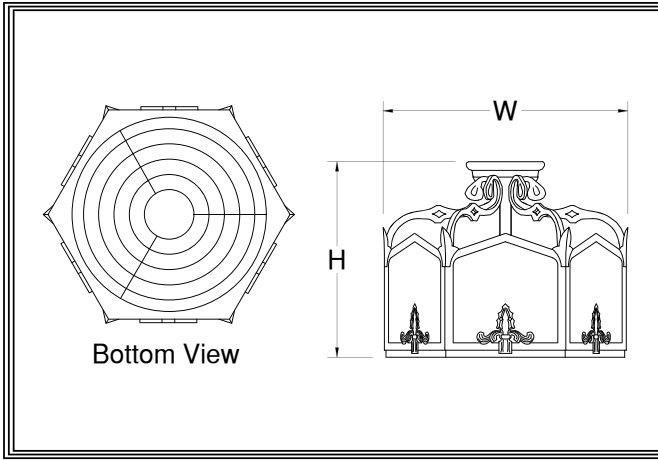

31__-CT

Fixture Number

Job Type

Job Name

Job Name

Notes~Modifications

	Fixture Number	Dimensions	Lamping	Weight	Options
LED	☐ 3104-CT	14w x 11h	3-11wCLED (3576 lm)	9 lbs	REM, SPR ** L123
	☐ 3105-CT	16w x 13h	3-13wCLED (4230 lm)	11 lbs	
INCANDESCENT	☐ 3114-CT	14w x 11h	3-60wA (2400 lm)	7 lbs	N75 N100
	☐ 3116-CT	16w x 13h	3-75wA (3600 lm)	9 lbs	
FLUORESCENT	☐				

~Single Circuit Standard Wiring~

**All LED Fixtures

DIFFUSER	☐ BGA: Beige Alabaster Acrylic	☐ GRA: Green Edge Acrylic	☐ ECH: Etched*
	☐ NHA: Natural Horn Acrylic	☐ EGA: Earth Green Acrylic	*Etched option creates a matte, non-glossy finish on one side of the diffuser. (Example: WOA-ECH)
	☐ WHA: White Alabaster Acrylic	☐ DGA: Deep Gold Acrylic	
	☐ HNA: Honey Alabaster Acrylic	☐ SOG: Streaked Opal Glass	
	☐ WOA: White Opal Acrylic	☐ WOG: White Opal Glass	

	SOLID BRASS FINISHES	PAINTED METAL FINISHES	ALUMINUM FINISHES	STAINLESS STEEL FINISHES
METAL FINISH	☐ ABB: Antique Brass	☐ DGP: Dark Green	☐ SAA: Satin Aluminum	☐ NA
	☐ SBB: Satin Brass	☐ VGP: Verde Green	☐ SNA: Satin Nickel	☐
	☐ PBB: Polished Brass	☐ CGP: Charcoal Gray	☐ PAA: Polished Aluminum	☐
	☐ ANB: Antique Nickel	☐ MBP: Medium Bronze	☐ BBA: Burnished Bronze	☐
	☐ SNB: Satin Nickel	☐ SBP: Satin Black	☐ RNA: Red Naval Bronze	☐
	☐ PNB: Polished Nickel	☐ DBP: Dark Bronze	☐ SGA: Satin Gold	☐
	☐ AZB: Antique Bronze	☐ LBP: Light Bronze	☐ SBA: Satin Bronze	☐
	☐ SZB: Satin Bronze	☐ MGP: Medium Gold	☐ ORA: Oil Rubbed Bronze	☐
	☐ PZB: Polished Bronze	☐ SCP: Sponged Copper	☐ SCA: Satin Copper	☐
	☐ CSB: Custom Brass*	☐ CSP: Custom Paint*	☐ CSA: Custom Aluminum*	☐

OPTIONS	☐ N75: 75wPar30 Downlight	☐ L123: 1-23wCLED Downlight	☐ SPR: Surge protector
	☐ N100: 100wPar30 Downlight	☐	☐
	☐ DIM: Dimming Driver (Std)	☐	☐
	☐ REM: Remote Emer.Ballast	☐	☐