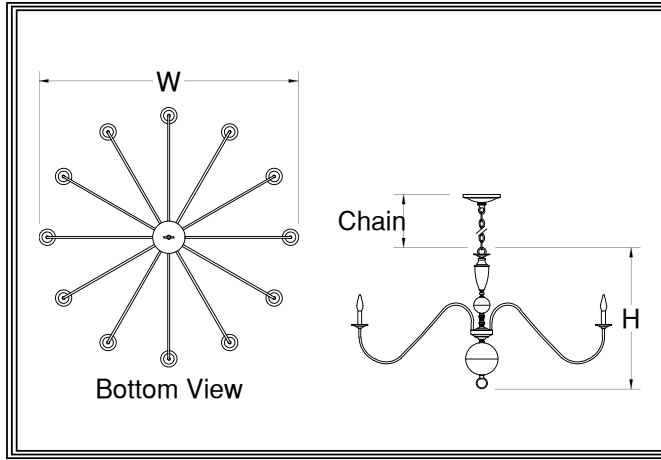

511__CH

Fixture Number   Job Type

Job Name

Notes~Modifications

LED	Fixture Number	Dimensions	Lamping (20w Med Bs Max)	Weight	Chain	Options
☐	51109-CH	24w x 18h	6 Arms/1 tier 6	15 lbs	3' Std	HRS,L23
☐	51110-CH	36w x 27h	10 Arms/1 tier 10	20 lbs	6' Std	HRS,L23
☐	51111-CH	48w x 27h	12 Arms/1 tier 12	31 lbs	6' Std	HRS,L23
☐	51112-CH	60w x 27h	14 Arms/1 tier 14	39 lbs	9' Std	HRS,L38
☐	51113-CH	72w x 27h	16 Arms/1 tier 16	44 lbs	9' Std	HRS,L38
☐	51114-CH	48w x 40h	15 Arms/2 tiers 10/5	51 lbs	9' Std	HRS,L38
☐	51115-CH	60w x 40h	18 Arms/2 tiers 12/6	60 lbs	9' Std	HRS,L38
☐	51116-CH	72w x 40h	24 Arms/2 tiers 16/8	73 lbs	9' Std	HRS,L52
☐	51117-CH	96w x 40h	30 Arms/2 tiers 20/10	99 lbs	9' Std	HRS,L52
☐	51118-CH	60w x 60h	21Arms/3 tiers 12/6/3	130 lbs	9' Std	HRS,L52
☐	51119-CH	72w x 60h	28 Arms/3 tiers 16/8/4	138 lbs	9' Std	HRS,L52
☐	51120-CH	96w x 60h	42 Arms/3 tiers 24/12/6	170 lbs	12' Std	HRS,L83
☐	51121-CH	96w x 80h	45 Arms/4 tiers 24/12/6/3	205 lbs	12' Std	HRS,L83
☐	51122-CH	120w x 80h	60 Arms/4 tiers 30/15/10/5	249 lbs	12' Std	HRS,L83
☐	51123-CH	144w x 100h	93 Arms/5 tiers 48/24/12/6/3	338 lbs	12' Std	HRS,L83

~Multi-Circuits Standard Wiring~

DIFFUSER: ☐ HRS: Hurricane shade (3/4 frosted standard)   ☐

METAL FINISH	SOLID BRASS FINISHES	PAINTED METAL FINISHES	ALUMINUM FINISHES	STAINLESS STEEL FINISHES
☐	ABB: Antique Brass	☐ NA	☐ NA	☐ NA
☐	SBB: Satin Brass	☐	☐	☐
☐	PBB: Polished Brass	☐	☐	☐
☐	ANB: Antique Nickel	☐	☐	☐
☐	SNB: Satin Nickel	☐	☐	☐
☐	PNB: Polished Nickel	☐	☐	☐
☐	AZB: Antique Bronze	☐	☐	☐
☐	SZB: Satin Bronze	☐	☐	☐
☐	PZB: Polished Bronze	☐	☐	☐
☐	CSB: Custom Brass*	☐	☐	☐

OPTIONS: ☐ L23: 23wCled Dnlt (2790 lm)   ☐

☐ L38: 38wCled Dnlt (5734 lm)   ☐

☐ L52: 52wCled Dnlt (9375 lm)   ☐

☐ L83: 83wCled Dnlt (12597 lm)   ☐