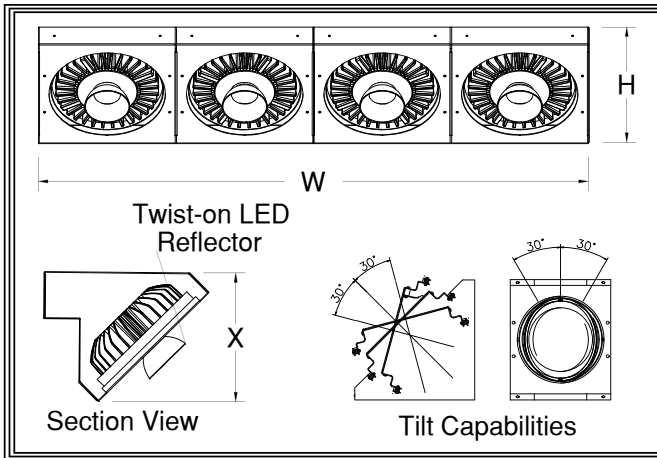

## Fixture Specifications

SKJ-\_\_L

FIXTURE NUMBER  
(Example: SKJ-138L)

METAL FINISH  
(Example: WTP)

120v

VOLTAGE  
 (120V)  
 (277V)  
 (347V)

OPTIONS  
(Example:S)

MODIFICATIONS  
(0-10v dimming, etc.)  
Use "Notes" Box At Top To Explain Modifications