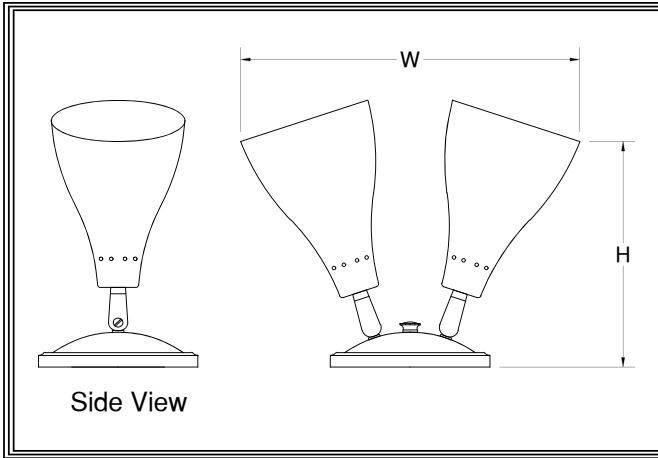

BUJ-2 _____
Fixture Number   Job Type

_____
Job Name

_____
Notes~Modifications

	Fixture Number	Dimensions	Lamping	Weight	Options
LED	☐ BUJ-200L	14w x 11h	2-23wCLED (5580 lumens)	4 lbs	W,M,N,S,F BLC,CEM,SRP*
	☐ BUJ-201L	14w x 11h	2-38wCLED (11468 lumens)	5 lbs	
	☐ BUJ-202L	16w x 13h	2-52wCLED (18750 lumens)	6 lbs	
	☐ BUJ-203L	16w x 13h	2-83wCLED (25194 lumens)	7 lbs	
INCANDESCENT	☐ BUJ-200	14w x 11h	2-100wP38 (2400 lumens)	3 lbs	
	☐ BUJ-201	14w x 11h	2-150wP38 (4350 lumens)	3 lbs	
	☐ BUJ-202	16w x 13h	2-250wP38 (7500 lumens)	4 lbs	
	☐ BUJ-203	16w x 13h	2-500wR40 (10800 lumens)	4 lbs	

~Double Circuit Standard Wiring~

All LED fixtures*

DIFFUSER

☐ **NR:** Not Required

_____
_____
_____
_____

	SOLID BRASS FINISHES	PAINTED METAL FINISHES	ALUMINUM FINISHES	STAINLESS STEEL FINISHES
METAL FINISH	☐ ABB: Antique Brass	☐ DGP: Dark Green	☐ SAA: Satin Aluminum	☐ NA
	☐ SBB: Satin Brass	☐ VGP: Verde Green	☐ SNA: Satin Nickel	
	☐ PBB: Polished Brass	☐ CGP: Charcoal Gray	☐ PAA: Polished Aluminum	
	☐ ANB: Antique Nickel	☐ MBP: Medium Bronze	☐ BBA: Burnished Bronze	
	☐ SNB: Satin Nickel	☐ SBP: Satin Black	☐ RNA: Red Naval Bronze	
	☐ PNB: Polished Nickel	☐ DBP: Dark Bronze	☐ SGA: Satin Gold	
	☐ AZB: Antique Bronze	☐ LBP: Light Bronze	☐ SBA: Satin Bronze	
	☐ SZB: Satin Bronze	☐ MGP: Medium Gold	☐ ORA: Oil Rubbed Bronze	
	☐ PZB: Polished Bronze	☐ SCP: Sponged Copper	☐ SCA: Satin Copper	
	☐ CSB: Custom Brass*	☐ CSP: Custom Paint*	☐ CSA: Custom Aluminum*	

OPTIONS

☐ **BLC:** Canopy Drivers (Std)
☐ **CEM:** Canopy Emer. Ballast
☐ **SPR:** Surge Potector

☐ **W:** Wide reflector (72°)
☐ **M:** Medium reflector (46°)
☐ **N:** Narrow reflector (30°)
☐ **S:** Spot reflector (22°)
☐ **F:** Focus reflector (6°)

_____
_____
_____
_____