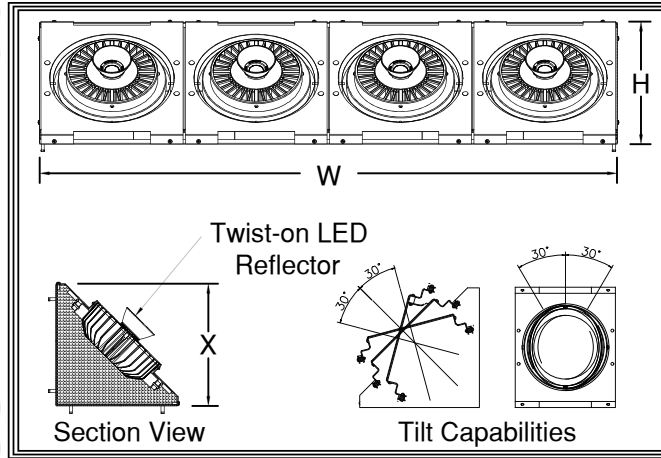

TRJ-__L

Fixture Number   Job Type

Job Name

Prices Include Lamps and Freight

LED	Fixture Number	Dimensions	Lamping	Weight	Options
☐	TRJ-138L	9w x 9h x 9lg	1-23wCLED (2790 lumens)	4 lbs	W,M,N,S,F
☐	TRJ-238L	9w x 9h x 18lg	2-23wCLED (5580 lumens)	8 lbs	W,M,N,S,F
☐	TRJ-338L	9w x 9h x 27lg	3-23wCLED (8370 lumens)	12 lbs	W,M,N,S,F
☐	TRJ-438L	9w x 9h x 36lg	4-23wCLED (11160 lumens)	16 lbs	W,M,N,S,F
☐	TRJ-538L	9w x 9h x 45lg	5-23wCLED (13950 lumens)	20 lbs	W,M,N,S,F
☐	TRJ-146L	9w x 9h x 9lg	1-38wCLED (5734 lumens)	4 lbs	W,M,N,S,F
☐	TRJ-246L	9w x 9h x 18lg	2-38wCLED (11468 lumens)	8 lbs	W,M,N,S,F
☐	TRJ-346L	9w x 9h x 27lg	3-38wCLED (17202 lumens)	12 lbs	W,M,N,S,F
☐	TRJ-446L	9w x 9h x 36lg	4-38wCLED (22936 lumens)	16 lbs	W,M,N,S,F
☐	TRJ-546L	9w x 9h x 45lg	5-38wCLED (28670 lumens)	20 lbs	W,M,N,S,F
☐	TRJ-156L	11w x 11h x 12lg	1-52wCLED (9375 lumens)	6 lbs	W,M,N,S,F
☐	TRJ-256L	11w x 11h x 24lg	2-52wCLED (18750 lumens)	12 lbs	W,M,N,S,F
☐	TRJ-356L	11w x 11h x 36lg	3-52wCLED (28125 lumens)	18 lbs	W,M,N,S,F
☐	TRJ-456L	11w x 11h x 48lg	4-52wCLED (37500 lumens)	24 lbs	W,M,N,S,F
☐	TRJ-556L	11w x 11h x 60lg	5-52wCLED (46875 lumens)	30 lbs	W,M,N,S,F
☐	TRJ-164L	11w x 11h x 12lg	1-83wCLED (12597 lumens)	6 lbs	W,M,N,S,F
☐	TRJ-264L	11w x 11h x 24lg	2-83wCLED (25194 lumens)	12 lbs	W,M,N,S,F
☐	TRJ-364L	11w x 11h x 36lg	3-83wCLED (37791 lumens)	18 lbs	W,M,N,S,F
☐	TRJ-464L	11w x 11h x 48lg	4-83wCLED (50388 lumens)	24 lbs	W,M,N,S,F
☐	TRJ-564L	11w x 11h x 60lg	5-83wCLED (62985 lumens)	30 lbs	W,M,N,S,F

~Multiple Circuits Standard Wiring~

PAINTED METAL FINISHES

- ☐ **WTP:** White Textured
- ☐ **VGP:** Verde Green
- ☐ **CGP:** Charcoal Gray
- ☐ **MBP:** Medium Bronze
- ☐ **SBP:** Satin Black
- ☐ **DBP:** Dark Bronze
- ☐ **LBP:** Light Bronze
- ☐ **MGP:** Medium Gold
- ☐ **SCP:** Sponged Copper
- ☐ **CSP:** Custom Paint*

METAL FINISH

OPTIONS

- ☐ **W:** Wide reflector (72°)
- ☐ **M:** Medium reflector (46°)
- ☐ **N:** Narrow reflector (30°)
- ☐ **S:** Spot reflector (22°)
- ☐ **F:** Focus reflector (6°)

~Bare LED's (see top left) throw 150° beams~

BeamSmith™ reflectors are interchangeable with patented twist-on design. Multi-door units may have different reflector styles for highlighting different parts of the stage area.