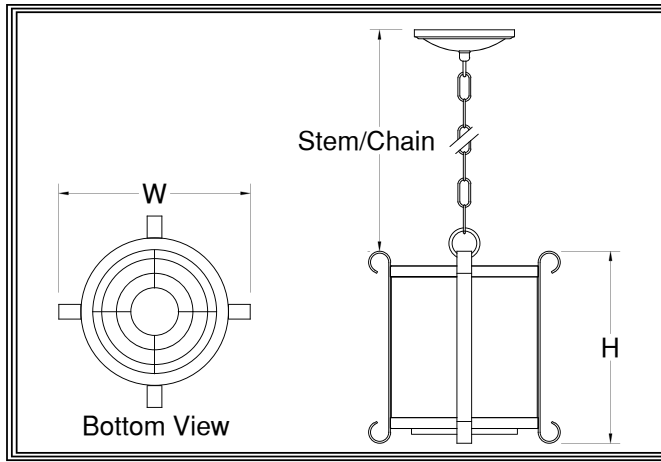

### ~Lafayette Series~

Chandelier: 741-CHC~773-CHC

Pendant: 701-PC~717-PC

Ceiling Mount: 702-CC~713-CC

Wall Mount: 701-WC~713-WC

**S-Pendant: 702-SC~714-SC**

**Mounting:** Lightsmith fixtures mount to standard 4" octagon electrical boxes unless otherwise specified. All hardware and canopies supplied.

## Fixture Specifications

7 -SC	~		~		~		~		~		~	
FIXTURE NUMBER (Example: 702-SC)		DIFFUSER (Example: BGA-ECH)		METAL FINISH (Example: ABB)		VOLTAGE <input type="checkbox"/> (120V) <input type="checkbox"/> (277V) <input type="checkbox"/> (347V)		STEM=S+Lgth (Example: S-96") CHAIN=C+Lgth (Example: C-96") NR=Not required		OPTIONS (Example: DIM, REM)		MODIFICATIONS (Example: Custom Paint*) Use "Notes" Box At Top To Explain Modifications

7 -SC

Fixture Number Job Type

Job Name

Notes~Modifications

	Fixture Number	Dimensions	Lamping	Weight	Stem/Chain	Options
LED	<input type="checkbox"/> 702-SC	12w x 14h	2-13wL(2820 lm)/1-23wC(2790 lm)	8 lbs	3' Std	L313
	<input type="checkbox"/> 703-SC	14w x 14h	4-13wL(5640 lm)/1-38wC(5734 lm)	10 lbs	3' Std	L323 IEM, REM, SPR**
INCANDESCENT	<input type="checkbox"/> 712-SC	12w x 14h	3-60wA(2400 lm)/1-150wP38(1700 lm)	6 lbs	3' Std	L38, L310
	<input type="checkbox"/> 714-SC	14w x 14h	3-100wA(5220 lm)/1-250wP38(3600 lm)	8 lbs	3' Std	L52, L315
FLUORESCENT	<input type="checkbox"/>					