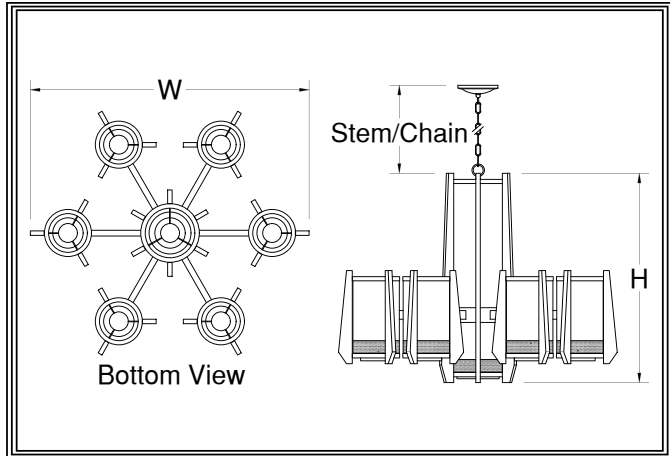

Charlotteville

341-CHC~373-CHC

Our Charlotteville fixtures are splendid combinations of metal rings, contemporary bandings, shaped hardwood battens, and radiant acrylic cylinders. The wood staves are stained and then 3-step finished with our water based wood lacquer...very environmentally friendly and super durable. The patterned filigree at bottom is a mildly embossed modern design with double rolled edges. All together the fixture has a little bit of a 60's feel. Wide open sections of acrylic will generate massive amounts of side light. And the bottom downlight can be anything from incandescent, to state of the art LED.

~Charlotteville Series~

- Chandelier:341-CHC~373-CHC
- Pendant:301-PC~317-PC
- Ceiling Mount:304-CC~317-CC
- Wall Mount:301-WC~313-WC
- S-Pendant:303-SC~315-SC

Mounting: Lightsmith fixtures mount to standard 4" octagon electrical boxes unless otherwise specified. All hardware and canopies supplied.

3 -CHC
 Fixture Number Job Type

 Job Name

 Notes~Modifications

	Fixture Number	Dimensions	Lamping	Weight	Stem/Chain	Options
LED	<input type="checkbox"/> 341-CHC	48w x 36h	12-13wLLED/1-52wCLED:Ctr 6-13wLLED/6-23wCLED:Arm	64 lbs	12' Std	L423,L623,L311
	<input type="checkbox"/> 371-CHC	72w x 42h	18-13wLLED/6-23wCLED:Ctr 12-13wLLED/6-23wCLED:Arm	81 lbs	12' Std	L823,L611 DALI,IEM,FUS**
INCANDESCENT	<input type="checkbox"/> 348-CHC	48w x 36h	6-75wA/1-500wR40:Ctr 6-75wA/6-150wP38:Arm	52 lbs	12' Std	N250,N500
	<input type="checkbox"/> 372-CHC	72w x 42h	9-75wA/1-500wR52:Ctr 6-75wA/6-300wR40:Arm	67 lbs	12' Std	N300,N500
FLUORESCENT	<input type="checkbox"/> 349-CHC	48w x 36h	6-FT36w/4-32wCFT:Ctr 6/32wCFT/6-32wCFT:Arm	60 lbs	12' Std	L311
	<input type="checkbox"/> 373-CHC	72w x 42h	6-FT50w/4-42wCFT:Ctr 6/42wCFT/6-42wCFT:Arm ~Two Circuits Standard Wiring~	77 lbs	12' Std	L611 DIM,IEM,REM,FUS* <small>*All Fluorescent Fixtures **All LED Fixtures</small>