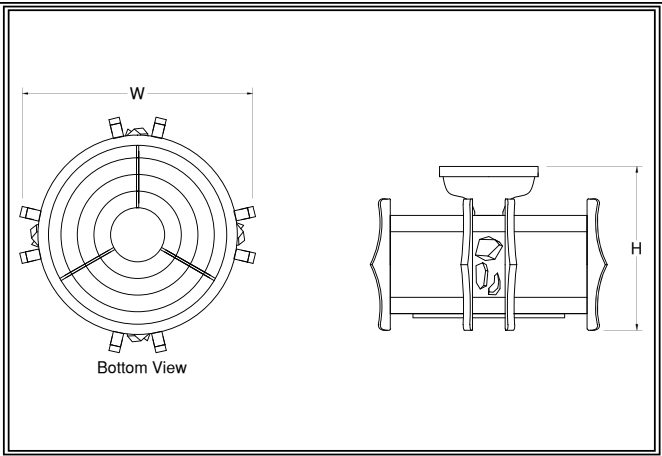

~Lemaire Series~

Chandelier:1241-CHC~1273-CHC

Pendant:1201-PC~1221-PC

Ceiling Mount:1202-CC~1217-CC

Wall Mount:1200-WC~1215-WC

S-Pendant:1203-SC~1219-SC

Mounting: Lightsmith fixtures mount to standard 4" octagon electrical boxes unless otherwise specified. All hardware and canopies supplied.

12__-CC ~ [] ~ [] ~ [] ~ [] ~ NR ~ [] ~ []

FIXTURE NUMBER (Example: 1214-CC) DIFFUSER (Example: BGA-ECH)

[] ~ [] ~ [] ~ [] ~ [] ~ [] ~ [] ~ []

WOOD FINISH (Example: MOK) METAL FINISH (Example: ABB) VOLTAGE (120V, 277V, 347V)

STEM=S+Lgth (Example: S-96") CHAIN=C+Lgth (Example: C-96") NR=Not required

OPTIONS (Example: DIM, REM) MODIFICATIONS (Example: Custom Paint*) Use "Notes" Box At Top To Explain Modifications

12__-CC []

Fixture Number Job Type