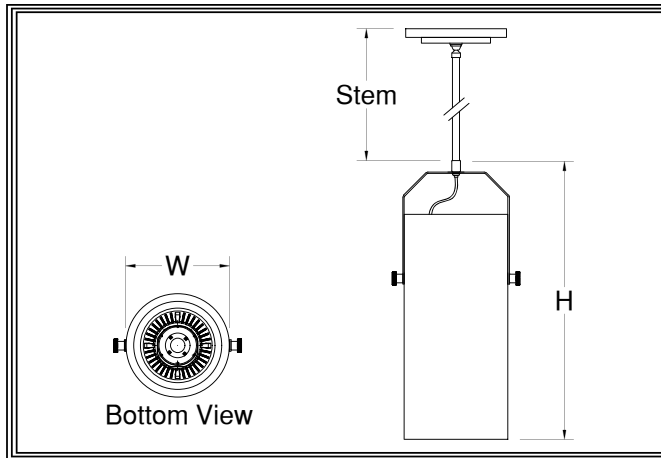

PD-72 _____
Fixture Number Job Type
_____
Job Name
_____
Notes~Modifications

	Fixture Number	Dimensions	Lamping	Weight	Stem	Options
LED	☐ PD-7201	6w x 12h	1-23wCLED (2790 lumens)	9 lbs	4' Std	BLR,CEM
	☐ PD-7202	6w x 12h	1-38wCLED (5734 lumens)	10 lbs	4' Std	BLR,CEM
	☐ PD-7203	8w x 16h	1-52wCLED (9375 lumens)	12 lbs	6' Std	BLR,CEM
	☐ PD-7204	8w x 16h	1-83wCLED (12597 lumens)	16 lbs	6' Std	BLR,CEM REM,SPR**
INCANDESCENT	☐ PD-7205	6w x 12h	1-150wP38 (1740 lumens)	6 lbs	4' Std	L23
	☐ PD-7206	6w x 12h	1-250wP38 (3600 lumens)	7 lbs	4' Std	L38
	☐ PD-7207	8w x 16h	1-300wR40 (3700 lumens)	8 lbs	6' Std	L52
	☐ PD-7208	8w x 16h	1-500wR40 (5000 lumens)	9 lbs	6' Std	L83

~Single Circuit Standard Wiring~

**All LED Fixtures

REFLECTOR
☐ W: Wide reflector (72°)
☐ M: Medium reflector (46°)
☐ N: Narrow reflector (30°)
☐ S: Spot reflector (22°)
☐ F: Focus reflector (6°)

	SOLID BRASS FINISHES	PAINTED METAL FINISHES	ALUMINUM FINISHES	STAINLESS STEEL FINISHES
METAL FINISH	☐ ABB: Antique Brass	☐ DGP: Dark Green	☐ SAA: Satin Aluminum	☐ SSS: Satin
	☐ SBB: Satin Brass	☐ VGP: Verde Green	☐ SNA: Satin Nickel	☐ DSS: Distressed
	☐ PBB: Polished Brass	☐ CGP: Charcoal Gray	☐ PAA: Polished Aluminum	☐ PSS: Polished
	☐ ANB: Antique Nickel	☐ MBP: Medium Bronze	☐ BBA: Burnished Bronze	☐ HSS: Hammered
	☐ SNB: Satin Nickel	☐ SBP: Satin Black	☐ RNA: Red Naval Bronze	☐
	☐ PNB: Polished Nickel	☐ DBP: Dark Bronze	☐ SGA: Satin Gold	☐
	☐ AZB: Antique Bronze	☐ LBP: Light Bronze	☐ SBA: Satin Bronze	☐
	☐ SZB: Satin Bronze	☐ MGP: Medium Gold	☐ ORA: Oil Rubbed Bronze	☐
	☐ PZB: Polished Bronze	☐ SCP: Sponged Copper	☐ SCA: Satin Copper	☐
	☐ CSB: Custom Brass*	☐ CSP: Custom Paint*	☐ CSA: Custom Aluminum*	☐
				☐ CSS: Custom SS*

OPTIONS
☐ BLC: Canopy Driver (Std)
☐ BLR: Remote Driver
☐ CEM: Canopy Emer. Ballast
☐ DIM: Dimming Driver (Std)
☐ L23: 1-23wCLED Med Bs
☐ L38: 1-38wCLED Med Bs
☐ L52: 1-52wCLED Med Bs
☐ L83: 1-83wCLED Med Bs
☐ SPR: Surge Protector
☐ REM: Remote Emer. Ballast