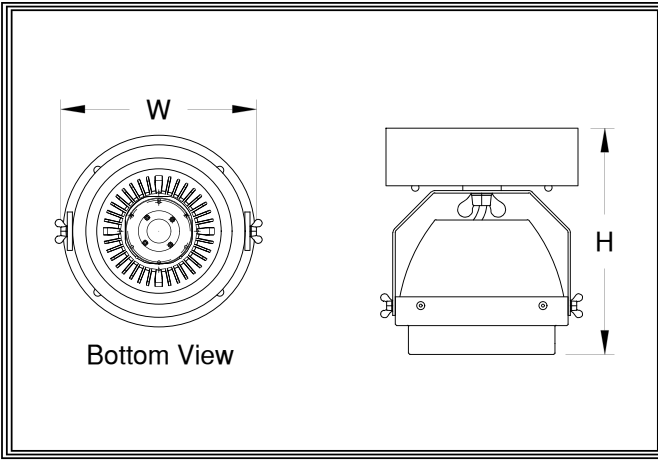

### ~Paris Series~

- Chandelier: CH-7200~CH-7211
- Pendant: PD-7200~PD-7231
- Ceiling Mt: CL-7200~CL-7203
- Wall Mt: SC-7200~SC-7203
- Bollard: BL-7200~BL-7211

**Mounting:** Lightsmith fixtures mount to standard 4" octagon electrical boxes unless otherwise specified. All hardware and canopies supplied.

CL-72	
Fixture Number	Job Type
Job Name	

Notes~Modifications

	Fixture Number	Dimensions	Lamping	Weight	Options
LED	<input type="checkbox"/> CL-7200	8w x 10h	1-23wCLED (2790 lumens)	4 lbs	W,M,N,S,F
	<input type="checkbox"/> CL-7201	8w x 10h	1-38wCLED (5734 lumens)	5 lbs	W,M,N,S,F
	<input type="checkbox"/> CL-7202	10w x 12h	1-52wCLED ( 9375 lumens)	6 lbs	W,M,N,S,F
	<input type="checkbox"/> CL-7203	10w x 12h	1-83wCLED (12597 lumens)	7 lbs	W,M,N,S,F
					BLC,CEM,SRP*