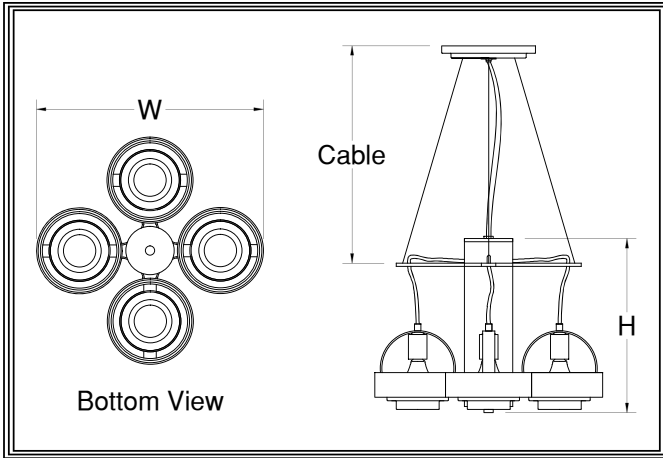

CH-72__ [ ]

Fixture Number   Job Type

[ ]

Job Name

[ ]

Notes~Modifications

	Fixture Number	Dimensions	Lamping	Weight	Cable	Options
LED	☐ CH-7200	25w x 14h	4-23wCLED (2790 lumens)	19 lbs	4' Std	L131,BLC,BLR,CEM
	☐ CH-7201	32w x 14h	6-38wCLED (4555 lumens)	24 lbs	6' Std	L331,BLC,BLR,CEM
	☐ CH-7202	36w x 18h	4-52wCLED (6070 lumens)	31 lbs	8' Std	L431,BLC,BLR,CEM
	☐ CH-7203	42w x 18h	6-83wCLED (8650 lumens)	34 lbs	10' Std	L531,BLC,BLR,CEM DALI,REM,FUS**
INCANDESCENT	☐ CH-7204	25w x 14h	4-150wP38 (1740 lumens)	14 lbs	4' Std	NA
	☐ CH-7205	32w x 14h	6-200wP46 (2270 lumens)	20 lbs	6' Std	NA
	☐ CH-7206	36w x 18h	4-300wP56 (3840 lumens)	25 lbs	8' Std	NA
	☐ CH-7207	42w x 18h	6-500wP64 (5500 lumens)	30 lbs	10' Std	NA
FLUORESCENT	☐ CH-7208	25w x 14h	4-26wCFT (1800 lumens)	18 lbs	4' Std	BLC,BLR,CEM
	☐ CH-7209	32w x 14h	6-32wCFT (2400 lumens)	23 lbs	6' Std	BLC,BLR,CEM
	☐ CH-7210	36w x 18h	4-42wCFT (3200 lumens)	30 lbs	8' Std	BLC,BLR,CEM
	☐ CH-7211	42w x 18h	6-57wCFT (4300 lumens)	33 lbs	10' Std	BLC,BLR,CEM DIM,REM,FUS*

~Multiple Circuits Standard Wiring~

*All Fluorescent Fixtures
**All LED Fixtures

DIFFUSER

☐ HNL: Honeycomb Lens   ☐
☐ CRL: Concentric Ring Louver   ☐
☐ NOL: No Louver/Lens   ☐
☐   ☐
☐   ☐

	SOLID BRASS FINISHES	PAINTED METAL FINISHES	ALUMINUM FINISHES	STAINLESS STEEL FINISHES
METAL FINISH	☐ ABB: Antique Brass	☐ DGP: Dark Green	☐ SAA: Satin Aluminum	☐ SSS: Satin
	☐ SBB: Satin Brass	☐ VGP: Verde Green	☐ SNA: Satin Nickel	☐ DSS: Distressed
	☐ PBB: Polished Brass	☐ CGP: Charcoal Gray	☐ PAA: Polished Aluminum	☐ PSS: Polished
	☐ ANB: Antique Nickel	☐ MBP: Medium Bronze	☐ BBA: Burnished Bronze	☐ HSS: Hammered
	☐ SNB: Satin Nickel	☐ SBP: Satin Black	☐ RNA: Red Naval Bronze	☐
	☐ PNB: Polished Nickel	☐ DBP: Dark Bronze	☐ SGA: Satin Gold	☐
	☐ AZB: Antique Bronze	☐ LBP: Light Bronze	☐ SBA: Satin Bronze	☐
	☐ SZB: Satin Bronze	☐ MGP: Medium Gold	☐ ORA: Oil Rubbed Bronze	☐
	☐ PZB: Polished Bronze	☐ SCP: Sponged Copper	☐ SCA: Satin Copper	☐
	☐ CSB: Custom Brass*	☐ CSP: Custom Paint*	☐ CSA: Custom Aluminum*	☐
	☐			☐ CSS: Custom SS*
	☐			☐
	☐			☐

OPTIONS

☐ BLC: Canopy Ballast (Std)
☐ BLR: Remote Ballast
☐ CEM: Canopy Emer. Ballast
☐ DIM: Dimming Ballast
☐ L131: 1-31wCLED Downlight
☐ L331: 3-31wCLED Downlight
☐ L431: 4-31wCLED Downlight
☐ L531: 5-31wCLED Downlight
☐ FUS: Fusing
☐ REM: Remote Emer.Ballast
☐ DALI: Dali dimming LED
☐