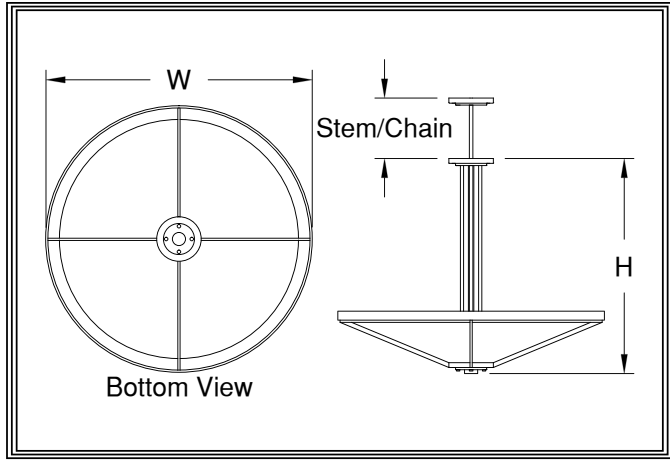

PD-54 Job Type

Fixture Number Job Name

Job Name

Notes~Modifications

	Fixture Number	Dimensions	Lamping	Weight	Stem/Chain	Options
LED	☐ PD-5409	20w x 20h	4-13wCLED	18 lbs	3' Std	DALI,IEM,TPL,FUS**
	☐ PD-5410	26w x 26h	6-13wCLED	23 lbs	6' Std	L423,L623
	☐ PD-5411	30w x 30h	6-23wCLED	28 lbs	9' Std	L423,L623,L311
	☐ PD-5412	34w x 34h	6-38wCLED	33 lbs	9' Std	L623,L823,L611
	☐ PD-5413	42w x 42h	6-52wCLED	48 lbs	12' Std	L623,L823,L611
INCANDESCENT	☐ PD-5420	20w x 20h	3-100wA	14 lbs	3' Std	N250
	☐ PD-5400	26w x 26h	3-150wA	19 lbs	6' Std	N300
	☐ PD-5421	30w x 30h	6-100wA	24 lbs	9' Std	N300
	☐ PD-5401	34w x 34h	6-150wA	29 lbs	9' Std	N500
	☐ PD-5402	42w x 42h	12-150wA	44 lbs	12' Std	N500
FLUORESCENT	☐ PD-5430	20w x 20h	2-42wCFT	17 lbs	3' Std	DIM,IEM,TPL,FUS*
	☐ PD-5403	26w x 26h	4-42wCFT	21 lbs	6' Std	F242
	☐ PD-5431	30w x 30h	6-42wCFT	27 lbs	9' Std	F242
	☐ PD-5404	34w x 34h	6-FT40w	33 lbs	9' Std	F442
	☐ PD-5405	42w x 42h	8-FT50w	47 lbs	12' Std	F442

~Single Circuit Standard Wiring~

*All Fluorescent Fixtures
**All LED Fixtures

DIFFUSER	☐ BGA: Beige Alabaster Acrylic	☐ GRA: Green Edge Acrylic	☐ ECH: Etched*
	☐ NHA: Natural Horn Acrylic	☐ EGA: Earth Green Acrylic	<i>*Etched option creates a matte, non-glossy finish on one side of the diffuser. (Example: WOA-ECH)</i>
	☐ WHA: White Alabaster Acrylic	☐ DGA: Deep Gold Acrylic	
	☐ HNA: Honey Alabaster Acrylic	☐ SBA: Sea Blue Acrylic	
	☐ WOA: White Opal Acrylic	☐ PHA: Purple Haze Acrylic	

	SOLID BRASS FINISHES	PAINTED METAL FINISHES	ALUMINUM FINISHES	STAINLESS STEEL FINISHES
METAL FINISH	☐ ABB: Antique Brass	☐ DGP: Dark Green	☐ SAA: Satin Aluminum	☐ SSS: Satin
	☐ SBB: Satin Brass	☐ VGP: Verde Green	☐ SNA: Satin Nickel	☐ DSS: Distressed
	☐ PBB: Polished Brass	☐ CGP: Charcoal Gray	☐ PAA: Polished Aluminum	☐ PSS: Polished
	☐ ANB: Antique Nickel	☐ MBP: Medium Bronze	☐ BBA: Burnished Bronze	☐ HSS: Hammered
	☐ SNB: Satin Nickel	☐ SBP: Satin Black	☐ RNA: Red Naval Bronze	☐
	☐ PNB: Polished Nickel	☐ DBP: Dark Bronze	☐ SGA: Satin Gold	☐
	☐ AZB: Antique Bronze	☐ LBP: Light Bronze	☐ SBA: Satin Bronze	☐
	☐ SZB: Satin Bronze	☐ MGP: Medium Gold	☐ ORA: Oil Rubbed Bronze	☐
	☐ PZB: Polished Bronze	☐ SCP: Sponged Copper	☐ SCA: Satin Copper	☐
	☐ CSB: Custom Brass*	☐ CSP: Custom Paint*	☐ CSA: Custom Aluminum*	☐ CSS: Custom SS*

OPTIONS	☐ N250: 250wPar38 Downlight	☐ L311: 3-11wCLED Uplight	☐ FUS: Fusing
	☐ N300: 300wPar56 Downlight	☐ L611: 6-11wCLED Uplight	☐ IEM: Integral Emer.Ballast
	☐ N500: 500wPar56 Downlight	☐ L423: 4-23wCLED Downlight	☐ DALI: Dali dimming LED
	☐ DIM: Dimming Ballast	☐ L623: 6-23wCLED Downlight	☐ F242: 2-42wCFT Downlight
	☐ TPL: Top Lens	☐ L823: 8-23wCLED Downlight	☐ F442: 4-42wCFT Downlight