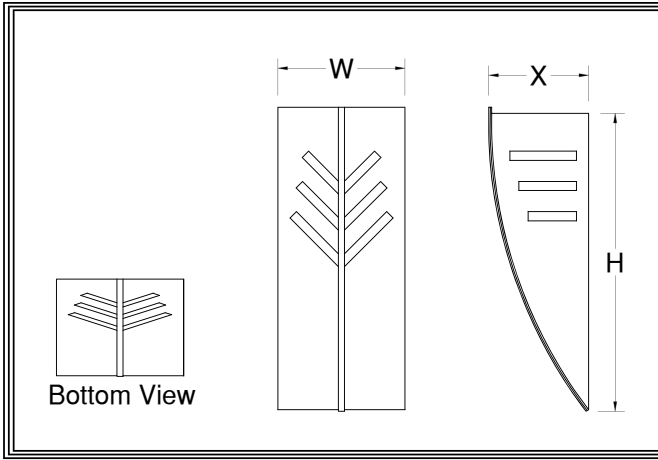

SC-46
Fixture Number

Job Type

Job Name

Notes~Modifications

	Fixture Number	Dimensions	Lamping	Weight	Options
LED	☐ SC-4604	8w x 18h x 6x	2-13wLLED (2820 lumens)	14 lbs	WLM,L23
	☐ SC-4610	10w x 24h x 8x	4-13wLLED (5640 lumens)	22 lbs	WLM,L38
	☐ SC-4611	12w x 30h x 10x	6-13wLLED (8460 lumens)	31 lbs	WLM,L52 REM,SPR**
INCANDESCENT	☐ SC-4600	8w x 18h x 6x	2-60wA (1600 lumens)	12 lbs	WLM,L23
	☐ SC-4601	10w x 24h x 8x	4-60wA (3200 lumens)	20 lbs	WLM,L38
	☐ SC-4602	12w x 30h x 10x	6-60wA (4800 lumens)	28 lbs	WLM,L52
FLUORESCENT	☐				

~Single Circuit Standard Wiring~

**All LED Fixtures

DIFFUSER	☐ BGA: Beige Alabaster Acrylic	☐ GRA: Green Edge Acrylic	☐ ECH: Etched*
	☐ NHA: Natural Horn Acrylic	☐ EGA: Earth Green Acrylic	*Etched option creates a matte, non-glossy finish on one side of the diffuser. (Example: WOA-ECH)
	☐ WHA: White Alabaster Acrylic	☐ DGA: Deep Gold Acrylic	
	☐ HNA: Honey Alabaster Acrylic	☐ SBA: Sea Blue Acrylic	
	☐ WOA: White Opal Acrylic	☐ PHA: Purple Haze Acrylic	

	SOLID BRASS FINISHES	PAINTED METAL FINISHES	ALUMINUM FINISHES	STAINLESS STEEL FINISHES
METAL FINISH	☐ ABB: Antique Brass	☐ DGP: Dark Green	☐ SAA: Satin Aluminum	☐ NA
	☐ SBB: Satin Brass	☐ VGP: Verde Green	☐ SNA: Satin Nickel	☐
	☐ PBB: Polished Brass	☐ CGP: Charcoal Gray	☐ PAA: Polished Aluminum	☐
	☐ ANB: Antique Nickel	☐ MBP: Medium Bronze	☐ BBA: Burnished Bronze	☐
	☐ SNB: Satin Nickel	☐ SBP: Satin Black	☐ RNA: Red Naval Bronze	☐
	☐ PNB: Polished Nickel	☐ DBP: Dark Bronze	☐ SGA: Satin Gold	☐
	☐ AZB: Antique Bronze	☐ LBP: Light Bronze	☐ SBA: Satin Bronze	☐
	☐ SZB: Satin Bronze	☐ MGP: Medium Gold	☐ ORA: Oil Rubbed Bronze	☐
	☐ PZB: Polished Bronze	☐ SCP: Sponged Copper	☐ SCA: Satin Copper	☐
	☐ CSB: Custom Brass*	☐ CSP: Custom Paint*	☐ CSA: Custom Aluminum*	☐

OPTIONS	☐ WLM: Wet Location Mounting	☐ REM: Remote Emer.Ballast*	☐ SPR: Surge protector
	☐ L23: 23w LED R40 uplt (2790 lm)	☐	☐
	☐ L38: 38w LED R40 uplt (5734 lm)	☐	☐
	☐ L52: 52w LED R40 uplt (9375 lm)	☐	☐
	☐	☐	☐