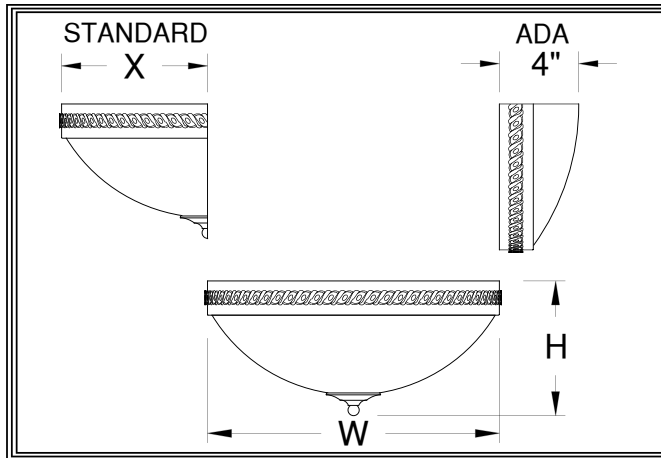

~Alkiarad Series~

- Chandelier: CH-4100~CH-4111
- Pendant: PD-4100~PD-4131
- Ceiling Mount: CL-4100~CL-4108
- Wall Mount: SC-4100~SC-4111
- Bollard: BL-4100~BL-4111

Mounting: Lightsmith fixtures mount to standard 4" octagon electrical boxes unless otherwise specified. All hardware and canopies supplied.

SC-41__

Fixture Number Job Type

Job Name

Notes~Modifications

	Fixture Number	Dimensions	Lamping	Weight	Options
LED	<input type="checkbox"/> SC-4109	16w x 6h x 4x*	2-13wLLED (2820 lumens)	7 lbs	L211,TPL
	<input type="checkbox"/> SC-4110	20w x 8h x 10x	3-13wLLED (4230 lumens)	9 lbs	L213,IEM,TPL
	<input type="checkbox"/> SC-4111	24w x 10h x 12x	4-13wLLED (5640 lumens)	11 lbs	L223,IEM,TPL REM,SPR**
INCANDESCENT	<input type="checkbox"/> SC-4100	16w x 6h x 4x*	2-60wA (1600 lumens)	4 lbs	TPL
	<input type="checkbox"/> SC-4101	20w x 8h x 10x	3-60wA (2400 lumens)	6 lbs	TPL
	<input type="checkbox"/> SC-4102	24w x 10h x 12x	4-60wA (3200 lumens)	8 lbs	TPL
FLUORESCENT	<input type="checkbox"/>				