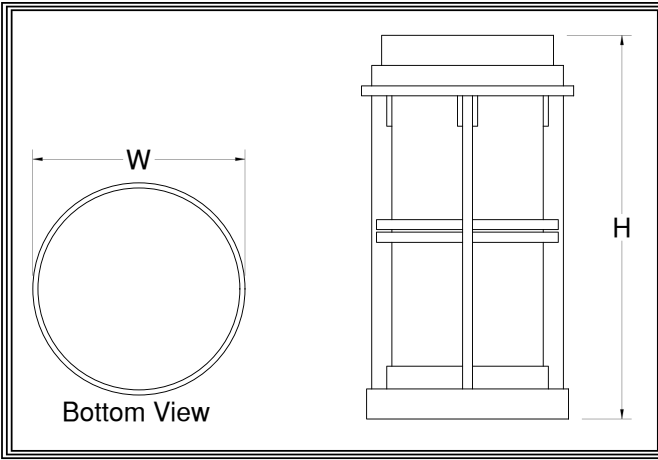

BL-37	____
Fixture Number	Job Type
____	
Job Name	
____	
Notes~Modifications	

	Fixture Number	Dimensions	Lamping	Weight	Stem/Chain	Options
LED	☐ BL-3709	12w x 22h	4-13w LED (5640 lumens)	40 lbs	NA	RGB,WLM
	☐ BL-3710	14w x 26h	6-13w LED (8460 lumens)	56 lbs		RGB,WLM
	☐ BL-3711	20w x 38h	8-13w LED (11280 lumens)	67 lbs		RGB,WLM
	☐ BL-3712	26w x 50h	12-13w LED (16920 lumens)	92 lbs		RGB,WLM
	☐ BL-3713	30w x 56h	16-13w LED (22560 lumens)	108 lbs		RGB,WLM
	☐					
	☐					
	☐					
	☐					
	☐					
	☐					
	☐					

~One Circuit Standard Wiring~

DIFFUSER	☐ WOA: White Opal Acrylic	☐	☐ ECH: Etched*
	☐ GRA: Green Edge Acrylic	☐	<i>*Etched option creates a matte, non-glossy finish on one side of the diffuser. (Example: WOA-ECH)</i>
	☐	☐	
	☐	☐	
	☐	☐	

	SOLID BRASS FINISHES	PAINTED METAL FINISHES	ALUMINUM FINISHES	STAINLESS STEEL FINISHES
METAL FINISH	☐ ABB: Antique Brass	☐ DGP: Dark Green	☐ SAA: Satin Aluminum	☐ SSS: Satin
	☐ SBB: Satin Brass	☐ VGP: Verde Green	☐ SNA: Satin Nickel	☐ DSS: Distressed
	☐ PBB: Polished Brass	☐ CGP: Charcoal Gray	☐ PAA: Polished Aluminum	☐ PSS: Polished
	☐ ANB: Antique Nickel	☐ MBP: Medium Bronze	☐ BBA: Burnished Bronze	☐ HSS: Hammered
	☐ SNB: Satin Nickel	☐ SBP: Satin Black	☐ RNA: Red Naval Bronze	☐
	☐ PNB: Polished Nickel	☐ DBP: Dark Bronze	☐ SGA: Satin Gold	☐
	☐ AZB: Antique Bronze	☐ LBP: Light Bronze	☐ SBA: Satin Bronze	☐
	☐ SZB: Satin Bronze	☐ MGP: Medium Gold	☐ ORA: Oil Rubbed Bronze	☐
	☐ PZB: Polished Bronze	☐ SCP: Sponged Copper	☐ SCA: Satin Copper	☐
	☐ CSB: Custom Brass*	☐ CSP: Custom Paint*	☐ CSA: Custom Aluminum*	☐ CSS: Custom SS*

OPTIONS	☐ RGB: Color Changing LED	☐	☐
	☐ WLM: Wet Location Mounting	☐	☐
	☐	☐	☐
	☐	☐	☐
	☐	☐	☐