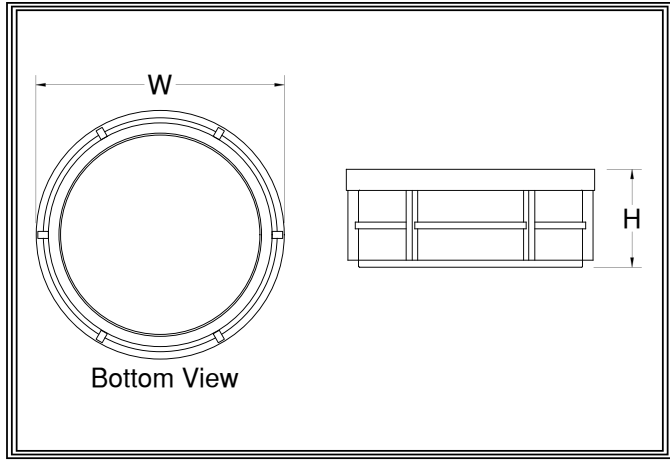

CL-34 _____

Fixture Number   Job Type

_____

Job Name

_____

Notes~Modifications

	Fixture Number	Dimensions	Lamping	Weight	Options
LED	☐ CL-3406	12w x 5h	3-11wCLED	9 lbs	DALI,REM,FUS**
	☐ CL-3407	14w x 6h	3-13wCLED	10 lbs	LVR
	☐ CL-3408	16w x 7h	3-23wCLED	11lbs	LVR
INCANDESCENT	☐ CL-3400	12w x 5h	2-60wA	6 lbs	
	☐ CL-3401	14w x 6h	3-60wA	7 lbs	LVR
	☐ CL-3402	16w x 7h	4-60wA	8 lbs	LVR
FLUORESCENT	☐ CL-3403	12w x 5h	2-18wCFT	8 lbs	DIM,REM,FUS*
	☐ CL-3404	14w x 6h	2-26wCFT	9 lbs	LVR
	☐ CL-3405	16w x 7h	2-42wCFT	10 lbs	LVR

~Single Circuit Standard Wiring~

*All Fluorescent Fixtures
**All LED Fixtures

DIFFUSER	☐ BGA: Beige Alabaster Acrylic	☐ GRA: Green Edge Acrylic	☐ ECH: Etched*
	☐ NHA: Natural Horn Acrylic	☐ EGA: Earth Green Acrylic	*Etched option creates a matte, non-glossy finish on one side of the diffuser. (Example: SHS-ECH)
	☐ WHA: White Alabaster Acrylic	☐ DGA: Deep Gold Acrylic	
	☐ HNA: Honey Alabaster Acrylic	☐ SBA: Sea Blue Acrylic	
	☐ WOA: White Opal Acrylic	☐ PHA: Purple Haze Acrylic	

	SOLID BRASS FINISHES	PAINTED METAL FINISHES	ALUMINUM FINISHES	STAINLESS STEEL FINISHES
METAL FINISH	☐ ABB: Antique Brass	☐ DGP: Dark Green	☐ SAA: Satin Aluminum	☐ SSS: Satin
	☐ SBB: Satin Brass	☐ VGP: Verde Green	☐ SNA: Satin Nickel	☐ DSS: Distressed
	☐ PBB: Polished Brass	☐ CGP: Charcoal Gray	☐ PAA: Polished Aluminum	☐ PSS: Polished
	☐ ANB: Antique Nickel	☐ MBP: Medium Bronze	☐ BBA: Burnished Bronze	☐ HSS: Hammered
	☐ SNB: Satin Nickel	☐ SBP: Satin Black	☐ RNA: Red Naval Bronze	☐
	☐ PNB: Polished Nickel	☐ DBP: Dark Bronze	☐ SGA: Satin Gold	☐
	☐ AZB: Antique Bronze	☐ LBP: Light Bronze	☐ SBA: Satin Bronze	☐
	☐ SZB: Satin Bronze	☐ MGP: Medium Gold	☐ ORA: Oil Rubbed Bronze	☐
	☐ PZB: Polished Bronze	☐ SCP: Sponged Copper	☐ SCA: Satin Copper	☐
	☐ CSB: Custom Brass*	☐ CSP: Custom Paint*	☐ CSA: Custom Aluminum*	☐
	☐			☐ CSS: Custom SS*
	☐			☐
	☐			☐
	☐			☐

OPTIONS	☐ LVR: Louver Bottom	☐ FUS: Fusing	☐ DALI: Dali dimming LED
	☐ REM: Remote Emer. Ballast	☐	☐
	☐ DIM: Dimming Ballast	☐	☐
	☐	☐	☐
	☐	☐	☐