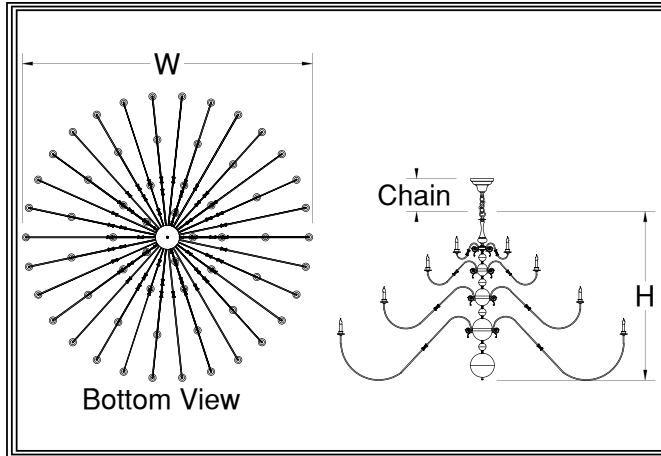

CH-208

Fixture Number   Job Type

Job Name

Notes~Modifications

LED	Fixture Number	Dimensions	Lamping (20w Med Bs Max)	Weight	Chain	Options
☐	CH-20809	24w x 30h	6 Arms/1 tier 6	14 lbs	3' Std	HRS,L23
☐	CH-20810	36w x 30h	10 Arms/1 tier 10	19 lbs	6' Std	HRS,L23
☐	CH-20811	48w x 30h	12 Arms/1 tier 12	30 lbs	6' Std	HRS,L23
☐	CH-20812	60w x 50h	12 Arms/2 tiers 8/4	38 lbs	9' Std	HRS,L38
☐	CH-20813	72w x 50h	15 Arms/2 tiers 10/5	43 lbs	9' Std	HRS,L38
☐	CH-20820	96w x 50h	18 Arms/2 tiers 12/6	50 lbs	9' Std	HRS,L38
☐	CH-20800	72w x 50h	21 Arms/2 tiers 14/7	59 lbs	9' Std	HRS,L38
☐	CH-20821	60w x 70h	28 Arms/3 tiers 16/8/4	72 lbs	9' Std	HRS,L52
☐	CH-20801	60w x 70h	35 Arms/3 tiers 20/10/5	98 lbs	9' Std	HRS,L52
☐	CH-20802	84w x 70h	42 Arms/3 tiers 24/12/6	129 lbs	9' Std	HRS,L52
☐	CH-20830	96w x 70h	42 Arms/3 tiers 24/12/6	137 lbs	9' Std	HRS,L52
☐	CH-20803	96w x 90h	45 Arms/4 tiers 24/12/6/3	169 lbs	12' Std	HRS,L83
☐	CH-20831	120w x 90h	45 Arms/4 tiers 24/12/6/3	204 lbs	12' Std	HRS,L83
☐	CH-20804	120w x 90h	60 Arms/4 tiers 30/15/10/5	248 lbs	12' Std	HRS,L83
☐	CH-20805	144w x 113h	93 Arms/5 tiers 48/24/12/6/3	337 lbs	12' Std	HRS,L83

~Multi-Circuits Standard Wiring~

DIFFUSER

☐ HRS: Hurricane shade (3/4 frosted standard)   ☐

METAL FINISH

SOLID BRASS FINISHES	PAINTED METAL FINISHES	ALUMINUM FINISHES	STAINLESS STEEL FINISHES
☐ ABB: Antique Brass	☐ NA	☐ NA	☐ NA
☐ SBB: Satin Brass	☐	☐	☐
☐ PBB: Polished Brass	☐	☐	☐
☐ ANB: Antique Nickel	☐	☐	☐
☐ SNB: Satin Nickel	☐	☐	☐
☐ PNB: Polished Nickel	☐	☐	☐
☐ AZB: Antique Bronze	☐	☐	☐
☐ SZB: Satin Bronze	☐	☐	☐
☐ PZB: Polished Bronze	☐	☐	☐
☐ CSB: Custom Brass*	☐	☐	☐

OPTIONS

☐ L23: 23wCled Dnlt (2790 lm)   ☐

☐ L38: 23wCled Dnlt (5734 lm)   ☐

☐ L52: 52wCled Dnlt (9375 lm)   ☐

☐ L83: 83wCled Dnlt (12597 lm)   ☐