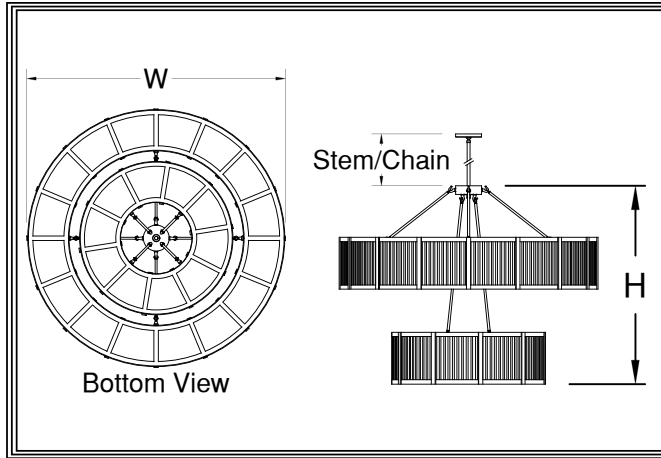

Montreux

PD-15103~PD-15131

Our Montreux fixtures are heavy duty drums featuring massive vertical and horizontal straps both inside and out. We build them for areas needing rugged good looks coupled to powerful lumen outputs. From underneath, Montreux looks like a series of pie slices with dividers in between. Those "slices" are actually the "doors" for relamping these lights. Move them to gain easy access to lamps and LED modular strips. We have found that mounting a piece of clear ribbed acrylic in front of the main diffuser panels will add a major sense of depth to these lights. We recommend it!

PD-151
FIXTURE NUMBER
(Example: PD-15103)

WOA
DIFFUSER
(Ex:WOA)

METAL FINISH
(Example: ABB)

VOLTAGE
 (120V)
 (277V)
 (347V)

STEM=S+Lgth
(Example:S-96")
CABLE=C+Lgth
(Example:C-96")
NR=Not required

OPTIONS
(Example:DIM,REM)

MODIFICATIONS
(Example:Custom Paint)
Use "Notes" Box At Top To Explain Modifications

PD-151
Fixture Number Job Type

Job Name

Notes~Modifications

	Fixture Number	Dimensions	Lamping	Weight	Stem/Chain	Options
LED	<input type="checkbox"/> PD-15109	24w x 18h	4-13wL(5640 lm)	28 lbs	3' Std	L38,CRA
	<input type="checkbox"/> PD-15110	30w x 23h	8-13wL(11280 lm)	35 lbs	6' Std	L52,CRA
	<input type="checkbox"/> PD-15111	36w x 28h	12-13wL(16920 lm)	42 lbs	9' Std	L52,CRA
	<input type="checkbox"/> PD-15112	48w x 37h	16-13wL(22560 lm)	50 lbs	9' Std	L83,CRA
	<input type="checkbox"/> PD-15113	60w x 46h	20-13wL(28200 lm)	61 lbs	12' Std	L83,CRA IEM,REM,SPR**
INCANDESCENT	<input type="checkbox"/> PD-15130	24w x 18h	8-60wA(4800 lm)	26 lbs	3' Std	L38,CRA
	<input type="checkbox"/> PD-15103	30w x 23h	12-60wA(9600 lm)	31 lbs	6' Std	L52,CRA
	<input type="checkbox"/> PD-15131	36w x 28h	18-60wA(14400 lm)	38 lbs	9' Std	L52,CRA
	<input type="checkbox"/> PD-15104	48w x 37h	22-60wA(17600 lm)	46 lbs	9' Std	L83,CRA
	<input type="checkbox"/> PD-15105	60w x 46h	26-60wA(20800 lm)	55 lbs	12' Std	L83,CRA
FLUORESCENT	<input type="checkbox"/>					