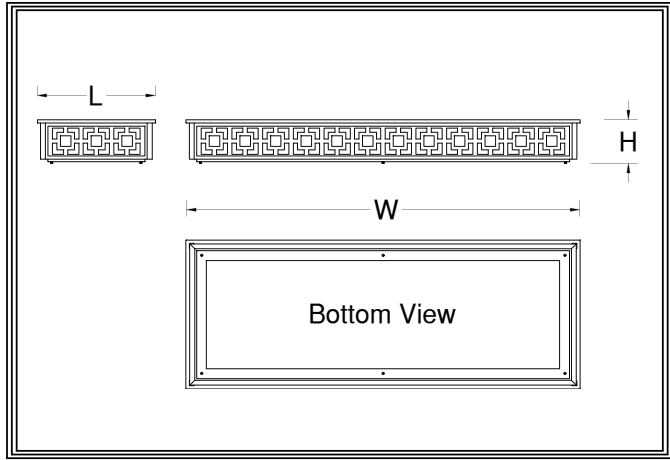

CL-150__

Fixture Number   Job Type

Job Name

Notes~Modifications

	Fixture Number	Dimensions	Lamping	Weight	Options
LED	☐ CL-15006	48w x 16L x 6h	3-24wLLED (13200 lm)	52 lbs	REM,IEM,SPR**
	☐ CL-15007	60w x 18Lx 7h	4-24wLLED (17600 lm)	114 lbs	
	☐ CL-15008	72w x 20L x 8h	6-24wLLED (26400 lm)	188 lbs	
INCANDESCENT	☐ CL-15000	48w x 16L x 6h	8-60w A19 (6400 lm)	50 lbs	
	☐ CL-15001	60w x 18Lx 7h	10-60w A19 (8000 lm)	112 lbs	
	☐ CL-15002	72w x 20L x 8h	12-60w A19 (9600 lm)	185 lbs	
FLUORESCENT	☐				

~Single Circuit Standard Wiring~

**All LED Fixtures

DIFFUSER	☐ BGA: Beige Alabaster Acrylic	☐ GRA: Green Edge Acrylic	☐ ECH: Etched*
	☐ NHA: Natural Horn Acrylic	☐ EGA: Earth Green Acrylic	*Etched option creates a matte, non-glossy finish on one side of the diffuser. (Example: WOA-ECH)
	☐ WHA: White Alabaster Acrylic	☐ DGA: Deep Gold Acrylic	
	☐ HNA: Honey Alabaster Acrylic	☐ WOG: White Opal Glass	
	☐ WOA: White Opal Acrylic	☐ CLG: Clear Glass	

	SOLID BRASS FINISHES	PAINTED METAL FINISHES	ALUMINUM FINISHES	STAINLESS STEEL FINISHES
METAL FINISH	☐ ABB: Antique Brass	☐ DGP: Dark Green	☐ SAA: Satin Aluminum	☐ SSS: Satin
	☐ SBB: Satin Brass	☐ VGP: Verde Green	☐ SNA: Satin Nickel	☐ DSS: Distressed
	☐ PBB: Polished Brass	☐ CGP: Charcoal Gray	☐ PAA: Polished Aluminum	☐ PSS: Polished
	☐ ANB: Antique Nickel	☐ MBP: Medium Bronze	☐ BBA: Burnished Bronze	☐ HSS: Hammered
	☐ SNB: Satin Nickel	☐ SBP: Satin Black	☐ RNA: Red Naval Bronze	☐
	☐ PNB: Polished Nickel	☐ DBP: Dark Bronze	☐ SGA: Satin Gold	☐
	☐ AZB: Antique Bronze	☐ LBP: Light Bronze	☐ SBA: Satin Bronze	☐
	☐ SZB: Satin Bronze	☐ MGP: Medium Gold	☐ ORA: Oil Rubbed Bronze	☐
	☐ PZB: Polished Bronze	☐ SCP: Sponged Copper	☐ SCA: Satin Copper	☐
	☐ CSB: Custom Brass*	☐ CSP: Custom Paint*	☐ CSA: Custom Aluminum*	☐ CSS: Custom SS*

OPTIONS	☐ IEM: Integral Emer. Driver	☐ DIM: Dimming Driver (std)	☐ SPR: Surge Protector
	☐ REM: Remote Emer. Driver	☐	☐
	☐	☐	☐
	☐	☐	☐
	☐	☐	☐