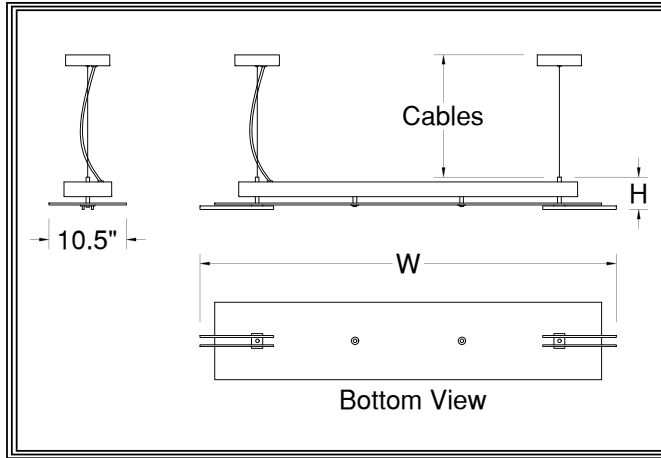

PD-145 _____
Fixture Number   Job Type

Job Name

Notes~Modifications

	Fixture Number	Dimensions	Lamping	Weight	Cables	Options
LED	☐ PD-14504	32w x 4h	4-13wL(5640 lm)	18 lbs	3' Std	L38
	☐ PD-14505	44w x 4h	6-13wL(8460 lm)	25 lbs	6' Std	L52
	☐ PD-14506	56w x 4h	8-13wL(11280 lm)	32 lbs	9' Std	L52
	☐ PD-14507	68w x 4h	10-13wL(14100 lm)	40 lbs	9' Std	L83
	☐ PD-14508	80w x 4h	12-13wL(16920 lm)	51 lbs	12' Std	L83
INCANDESCENT	☐ PD-14524	32w x 4h	4-75wA(4800 lm)	16 lbs	3' Std	L38
	☐ PD-14525	44w x 4h	6-75wA(7200 lm)	21 lbs	6' Std	L52
	☐ PD-14526	56w x 4h	8-75wA(9600 lm)	28 lbs	9' Std	L52
	☐ PD-14527	68w x 4h	10-75wA(12000 lm)	36 lbs	9' Std	L83
	☐ PD-14528	80w x 4h	12-75wA(14400 lm)	45 lbs	12' Std	L83
FLUORESCENT	☐					

~Single Circuit Standard Wiring~

**All LED Fixtures

DIFFUSER

☐ **WOG:** White Opal Glass
☐ **CLG:** Clear Glass

☐ **ECH:** Etched*
*Etched option creates a matte, non-glossy finish on one side of the diffuser. (Example:WOA-ECH)

	SOLID BRASS FINISHES	PAINTED METAL FINISHES	ALUMINUM FINISHES	STAINLESS STEEL FINISHES
METAL FINISH	☐ ABB: Antique Brass	☐ DGP: Dark Green	☐ SAA: Satin Aluminum	☐ NA
	☐ SBB: Satin Brass	☐ VGP: Verde Green	☐ SNA: Satin Nickel	☐
	☐ PBB: Polished Brass	☐ CGP: Charcoal Gray	☐ PAA: Polished Aluminum	☐
	☐ ANB: Antique Nickel	☐ MBP: Medium Bronze	☐ BBA: Burnished Bronze	☐
	☐ SNB: Satin Nickel	☐ SBP: Satin Black	☐ RNA: Red Naval Bronze	☐
	☐ PNB: Polished Nickel	☐ DBP: Dark Bronze	☐ SGA: Satin Gold	☐
	☐ AZB: Antique Bronze	☐ LBP: Light Bronze	☐ SBA: Satin Bronze	☐
	☐ SZB: Satin Bronze	☐ MGP: Medium Gold	☐ ORA: Oil Rubbed Bronze	☐
	☐ PZB: Polished Bronze	☐ SCP: Sponged Copper	☐ SCA: Satin Copper	☐
	☐ CSB: Custom Brass*	☐ CSP: Custom Paint*	☐ CSA: Custom Aluminum*	☐

OPTIONS

☐ **L38:** 38wLED Uplight
☐ **L52:** 52wLED Uplight
☐ **L83:** 83wLED Uplight
☐ **DIM:** Dimming Driver (std)
☐ **REM:** Remote Emer.Driver

☐ **SPR:** Surge protector
☐ **IEM:** Integral Emer.Ballast