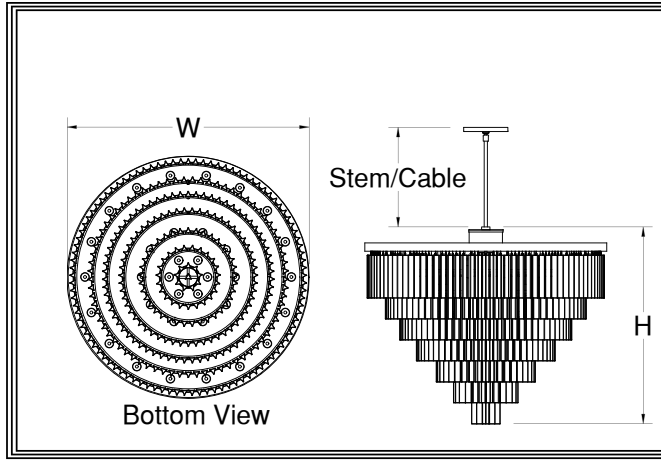

### ~Verona Series~

Chandelier: CH-13101~CH-13115

Pendant: PD-13100~PD-13121

Ceiling Mt: CL-13100~CL-13108

Wall Mt: SC-13100~SC-13111

Bollard: BL-13100~BL-13111

**Mounting:** Lightsmith fixtures mount to standard 4" octagon electrical boxes unless otherwise specified. All hardware and canopies supplied.

## Fixture Specifications

PD-131  
FIXTURE NUMBER  
(Example: PD-13100)

TRP  
DIFFUSER  
(Example: TRP)

METAL FINISH  
(Example: ABB)

VOLTAGE  
 (120V)  
 (277V)  
 (347V)

STEM=S+Lgth  
(Example: S-96")  
CABLE=C+Lgth  
(Example: C-96")  
NR=Not required

OPTIONS  
(Example: DIM, REM)

MODIFICATIONS  
(Example: Custom Paint)  
Use "Notes" Box At Top To Explain Modifications

PD-131    
 Fixture Number Job Type  
 Job Name  
 Notes~Modifications

	Fixture Number	Dimensions	Lamping	Weight	Stem/Cable	Options
LED	<input type="checkbox"/> PD-13109	30w x 22h	24-11wCLED(28608 lm)	120 lbs	3' Std	IEM, REM, SPR**
	<input type="checkbox"/> PD-13110	36w x 27h	28-11wCLED(33376 lm)	180 lbs	6' Std	
	<input type="checkbox"/> PD-13111	44w x 33h	34-11wCLED(40528 lm)	220 lbs	6' Std	
	<input type="checkbox"/> PD-13112	52w x 39h	42-11wCLED(50064 lm)	340 lbs	6' Std	
	<input type="checkbox"/> PD-13113	66w x 49h	54-11wCLED(64368 lm)	400 lbs	6' Std	
INCANDESCENT	<input type="checkbox"/> PD-13120	30w x 22h	24-60wCndI(19200 lm)	115 lbs	3' Std	
	<input type="checkbox"/> PD-13100	36w x 27h	28-60wCndI(22400 lm)	175 lbs	6' Std	
	<input type="checkbox"/> PD-13121	44w x 33h	34-60wCndI(27200 lm)	215 lbs	6' Std	
	<input type="checkbox"/> PD-13101	52w x 39h	42-60wCndI(33600 lm)	335 lbs	6' Std	
	<input type="checkbox"/> PD-13102	66w x 49h	54-60wCndI(43200 lm)	395 lbs	6' Std	
FLUORESCENT	<input type="checkbox"/>					

~Single Circuit Standard Wiring~

\*\*All LED Fixtures

DIFFUSER

TRP: Triedre Prisms (std)

ECH: Etched\*  
 \*Etched option creates a matte, non-glossy finish on one side of the diffuser. (Example: WOA-ECH)