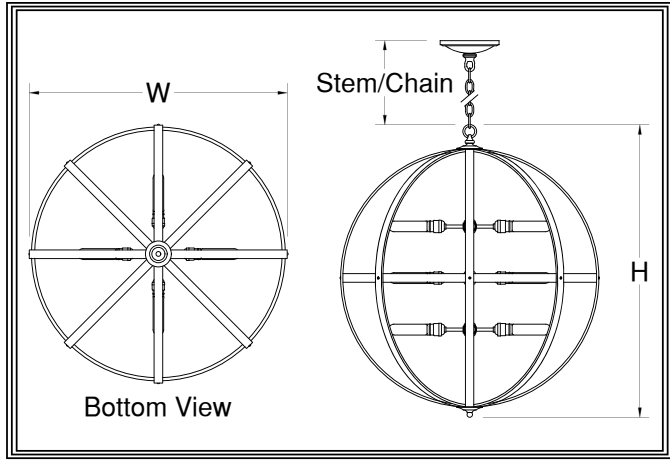

Oslo

PD-12800~PD-12821

Our Oslo fixtures are more air than anything else. They are big open globes that house a variety of lamps and modular LEDs. Just right for contemporary and traditional spaces. Oslo is made from thick rolled straps that are joined together at intersections by traditional tinner's rivets. The effect of these joints is to create an old time armillary sphere, just without the north-pointing arrow. These are stylish lights with enough interlocking components to make conversations about them long lasting and profound. Oslo can be ordered in a wide variety of sizes, lampings, and metal finishes.

~Oslo Series~

Chandelier: CH-12801~CH-12815

Pendant: PD-12800~PD-12821

Ceiling Mt: CL-12800~CL-12808

Wall Mt: SC-12800~SC-12811

Bollard: BL-12800~BL-12811

Mounting: Lightsmith fixtures mount to standard 4" octagon electrical boxes unless otherwise specified. All hardware and canopies supplied.

PD-128__

Fixture Number Job Type

Job Name

Notes~Modifications

	Fixture Number	Dimensions	Lamping	Weight	Stem/Chain	Options
LED	<input type="checkbox"/> PD-12809	24w x 27h	2-13wL(2820 lm)	13 lbs	3' Std	IEM, REM, SPR**
	<input type="checkbox"/> PD-12810	30w x 34h	4-13wL(5640 lm)	21 lbs	6' Std	L313, L52
	<input type="checkbox"/> PD-12811	36w x 41h	6-13wL(8460 lm)	25 lbs	9' Std	L313, L52
	<input type="checkbox"/> PD-12812	48w x 55h	12-13wL(16920 lm)	27 lbs	9' Std	L323, L83
	<input type="checkbox"/> PD-12813	60w x 68h	16-13wL(22560 lm)	33 lbs	12' Std	L323, L83
INCANDESCENT	<input type="checkbox"/> PD-12820	24w x 27h	4-75wA(4800 lm)	11lbs	3' Std	L38
	<input type="checkbox"/> PD-12800	30w x 34h	8-75wA(9600 lm)	17 lbs	6' Std	L52
	<input type="checkbox"/> PD-12821	36w x 41h	12-75wA(14400 lm)	19 lbs	9' Std	L52
	<input type="checkbox"/> PD-12801	48w x 55h	16-75wA(19200 lm)	25 lbs	9' Std	L83
	<input type="checkbox"/> PD-12802	60w x 68h	20-75wA(24000 lm)	30 lbs	12' Std	L83
FLUORESCENT	<input type="checkbox"/>					