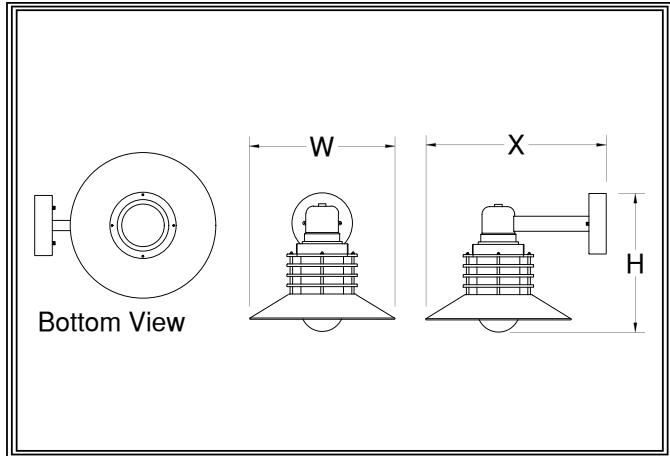

### ~Reykjavik Series~

Chandelier: CH-12700~CH-12711

Pendant: PD-12700~PD-12721

Ceiling Mt: CL-12700~CL-12708

Wall Mt: SC-12700~SC-12711

Bollard: BL-12700~BL-12711

**Mounting:** Lightsmith fixtures mount to standard 4" octagon electrical boxes unless otherwise specified. All hardware and canopies supplied.

SC-127\_\_

Fixture Number      Job Type

Job Name

Notes~Modifications

	Fixture Number	Dimensions	Lamping	Weight	Options
LED	<input type="checkbox"/> SC-12704	12w x 12h x 15x	1-13wLLED (1410 lumens)	13 lbs	WLM
	<input type="checkbox"/> SC-12710	14w x 14h x 18x	1-23wLLED (2790 lumens)	15 lbs	WLM
	<input type="checkbox"/> SC-12711	20w x 19h x 25x	1-38wLLED (5734 lumens)	17 lbs	WLM REM,SPR**
INCANDESCENT	<input type="checkbox"/> SC-12700	12w x 12h x 15x	1-60wA (800 lumens)	11 lbs	WLM
	<input type="checkbox"/> SC-12701	14w x 14h x 18x	1-100wA (1740 lumens)	13 lbs	WLM
	<input type="checkbox"/> SC-12702	20w x 19h x 25x	1-150wA (2680 lumens)	15 lbs	WLM
FLUORESCENT	<input type="checkbox"/>				