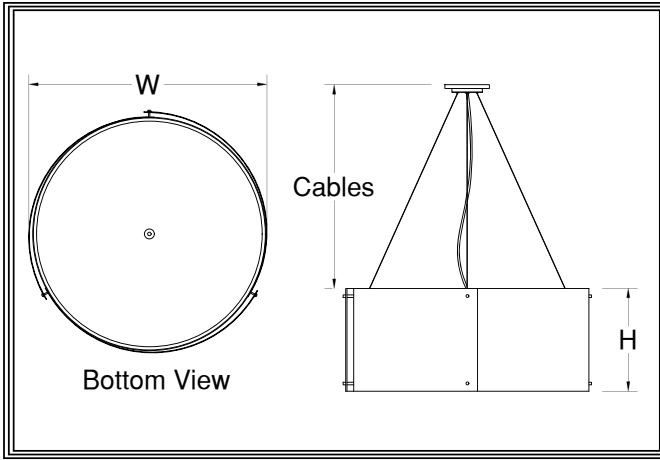

PD-120
Fixture Number

Job Type

Job Name

Notes~Modifications

	Fixture Number	Dimensions	Lamping	Weight	Cables	Options
LED	☐ PD-12009	24w x 10h	2-13wL(2820 lm)	12 lbs	3' Std	IEM,REM,SPR**
	☐ PD-12010	30w x 12h	4-13wL(5640 lm)	20 lbs	6' Std	L313,L52
	☐ PD-12011	36w x 15h	6-13wL(8460 lm)	24 lbs	9' Std	L313,L52
	☐ PD-12012	42w x 18h	12-13wL(16920 lm)	27 lbs	9' Std	L323,L83
	☐ PD-12013	48w x 20h	16-13wL(22560 lm)	33 lbs	12' Std	L323,L83
INCANDESCENT	☐ PD-12020	24w x 10h	1-150wA(1200 lm)	10 lbs	3' Std	L38
	☐ PD-12000	30w x 12h	3-75wA(3600 lm)	16 lbs	6' Std	L52
	☐ PD-12021	36w x 15h	6-75wA(7200 lm)	20 lbs	9' Std	L52
	☐ PD-12001	42w x 18h	9-75wA(10800 lm)	24 lbs	9' Std	L83
	☐ PD-12002	48w x 20h	12-75wA(14400 lm)	29 lbs	12' Std	L83
FLUORESCENT	☐					

~Single Circuit Standard Wiring~

**All LED Fixtures

DIFFUSER

☐ **BFS:** Beige Linen Shade
☐ **WFS:** White Linen Shade
☐ **GFS:** Gray Linen Shade

☐ **WOA:** White Opal Acrylic*
☐
☐
☐
☐

*Standard Bottom Lens

☐ **ECH:** Etched*
*Etched option creates a matte, non-glossy finish on one side of the diffuser. (Example:WOA-ECH)

	SOLID BRASS FINISHES	PAINTED METAL FINISHES	ALUMINUM FINISHES	STAINLESS STEEL FINISHES
METAL FINISH	☐ ABB: Antique Brass	☐ DGP: Dark Green	☐ SAA: Satin Aluminum	☐ NA
	☐ SBB: Satin Brass	☐ VGP: Verde Green	☐ SNA: Satin Nickel	☐
	☐ PBB: Polished Brass	☐ CGP: Charcoal Gray	☐ PAA: Polished Aluminum	☐
	☐ ANB: Antique Nickel	☐ MBP: Medium Bronze	☐ BBA: Burnished Bronze	☐
	☐ SNB: Satin Nickel	☐ SBP: Satin Black	☐ RNA: Red Naval Bronze	☐
	☐ PNB: Polished Nickel	☐ DBP: Dark Bronze	☐ SGA: Satin Gold	☐
	☐ AZB: Antique Bronze	☐ LBP: Light Bronze	☐ SBA: Satin Bronze	☐
	☐ SZB: Satin Bronze	☐ MGP: Medium Gold	☐ ORA: Oil Rubbed Bronze	☐
	☐ PZB: Polished Bronze	☐ SCP: Sponged Copper	☐ SCA: Satin Copper	☐
	☐ CSB: Custom Brass*	☐ CSP: Custom Paint*	☐ CSA: Custom Aluminum*	☐

OPTIONS

☐ **L38:** 38wLED R40 Downlight
☐ **L52:** 52wLED R40 Downlight
☐ **L83:** 83wLED R40 Downlight
☐ **DIM:** Dimming Driver (std)
☐ **REM:** Remote Emer.Driver

☐ **L313:** 3-13wCLED Uplight
☐ **L323:** 3-23wCLED Uplight
☐
☐

☐ **SPR:** Surge protector
☐ **IEM:** Integral Emer.Ballast
☐
☐