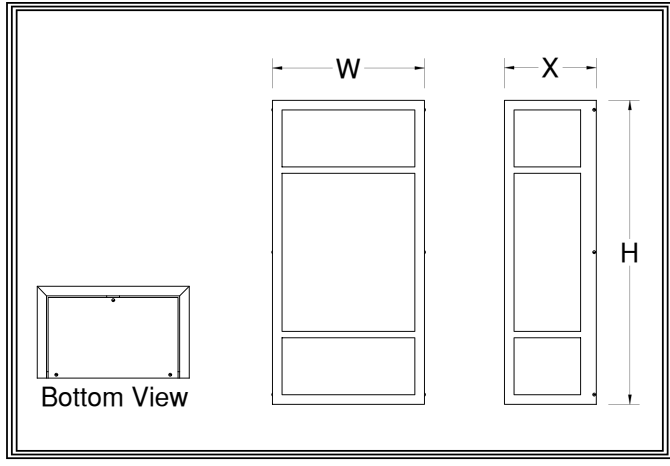

~Ghent Series~

- Chandelier: CH-11900~CH-11911
- Pendant: PD-11900~PD-11921
- Ceiling Mt: CL-11900~CL-11908
- Wall Mt: SC-11900~SC-11911
- Bollard: BL-11900~BL-11911

Mounting: Lightsmith fixtures mount to standard 4" octagon electrical boxes unless otherwise specified. All hardware and canopies supplied.

SC-119

Fixture Number Job Type

Job Name

Notes~Modifications

	Fixture Number	Dimensions	Lamping	Weight	Options
LED	<input type="checkbox"/> SC-11904 <input type="checkbox"/> SC-11910 <input type="checkbox"/> SC-11911	8w x 18h x 4x* 10w x 24h x 5x 12w x 30h x 6x	2-13wLLED (2820 lumens) 3-13wLLED (4230 lumens) 4-13wLLED (5640 lumens)	10 lbs 12 lbs 14 lbs	WLM WLM WLM REM,SPR**
INCANDESCENT	<input type="checkbox"/> SC-11900 <input type="checkbox"/> SC-11901 <input type="checkbox"/> SC-11902	8w x 18h x 4x* 10w x 24h x 5x 12w x 30h x 6x	2-60wT10 (1600 lumens) 3-60wA (2400 lumens) 4-60wA (3200 lumens)	8 lbs 10 lbs 12 lbs	WLM WLM WLM
FLUORESCENT	<input type="checkbox"/> <input type="checkbox"/> <input type="checkbox"/>				