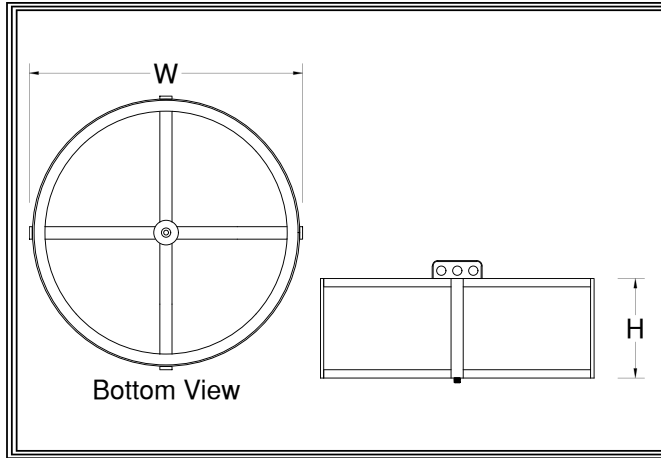

CL-110
Fixture Number   Job Type

Job Name

Notes~Modifications

	Fixture Number	Dimensions	Lamping	Weight	Options
LED	☐ CL-11006	15w x 6h	4-13wLLED (5640 lm)	16 lbs	REM,IEM,SPR**
	☐ CL-11007	22w x 9h	6-13wLLED (8460 lm)	22 lbs	CRA
	☐ CL-11008	33w x 14h	8-13wLLED (11280 lm)	34 lbs	CRA
INCANDESCENT	☐ CL-11000	15w x 6h	6-60wA19 (4800 lm)	14 lbs	CRA
	☐ CL-11001	22w x 9h	8-60wA19 (6400 lm)	20 lbs	CRA
	☐ CL-11002	33w x 14h	10-60wA19(8000 lm)	32 lbs	CRA
FLUORESCENT	☐				

~Single Circuit Standard Wiring~

**All LED Fixtures

DIFFUSER	☐ BGA: Beige Alabaster Acrylic	☐ GRA: Green Edge Acrylic	☐ ECH: Etched*
	☐ NHA: Natural Horn Acrylic	☐ EGA: Earth Green Acrylic	*Etched option creates a matte, non-glossy finish on one side of the diffuser. (Example: WOA-ECH)
	☐ WHA: White Alabaster Acrylic	☐ DGA: Deep Gold Acrylic	
	☐ HNA: Honey Alabaster Acrylic	☐ WOG: White Opal Glass	
	☐ WOA: White Opal Acrylic	☐ CLG: Clear Glass	

	SOLID BRASS FINISHES	PAINTED METAL FINISHES	ALUMINUM FINISHES	STAINLESS STEEL FINISHES
METAL FINISH	☐ ABB: Antique Brass	☐ DGP: Dark Green	☐ SAA: Satin Aluminum	☐ NA:
	☐ SBB: Satin Brass	☐ VGP: Verde Green	☐ SNA: Satin Nickel	☐
	☐ PBB: Polished Brass	☐ CGP: Charcoal Gray	☐ PAA: Polished Aluminum	☐
	☐ ANB: Antique Nickel	☐ MBP: Medium Bronze	☐ BBA: Burnished Bronze	☐
	☐ SNB: Satin Nickel	☐ SBP: Satin Black	☐ RNA: Red Naval Bronze	☐
	☐ PNB: Polished Nickel	☐ DBP: Dark Bronze	☐ SGA: Satin Gold	☐
	☐ AZB: Antique Bronze	☐ LBP: Light Bronze	☐ SBA: Satin Bronze	☐
	☐ SZB: Satin Bronze	☐ MGP: Medium Gold	☐ ORA: Oil Rubbed Bronze	☐
	☐ PZB: Polished Bronze	☐ SCP: Sponged Copper	☐ SCA: Satin Copper	☐
	☐ CSB: Custom Brass*	☐ CSP: Custom Paint*	☐ CSA: Custom Aluminum*	☐

OPTIONS	☐ IEM: Integral Emer. Driver	☐ DIM: Dimming Driver (std)	☐ SPR: Surge Protector
	☐ REM: Remote Emer. Driver	☐ CRA: Clear Ribbed Acrylic Overlay	☐
	☐	☐	☐
	☐	☐	☐
	☐	☐	☐