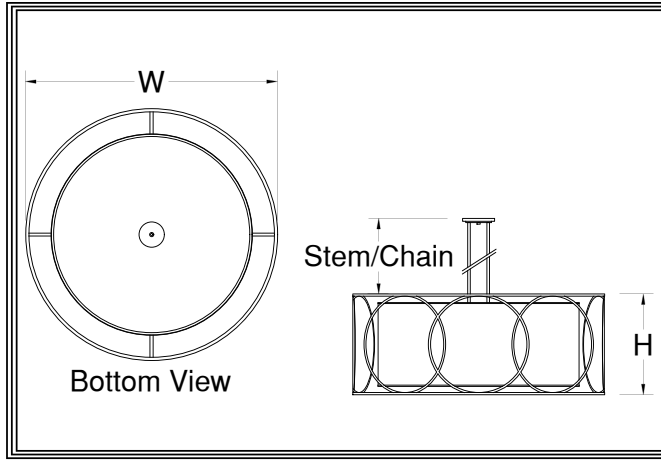

PD-101
Fixture Number   Job Type

Job Name

Notes~Modifications

	Fixture Number	Dimensions	Lamping	Weight	Stem/Chain	Options
LED	☐ PD-10109	26w x 10h	6-11wCLED (5772 lumens)	14 lbs	3' Std	DALI,IEM,TPL,FUS**
	☐ PD-10110	30w x 13h	9-11wCLED (8658 lumens)	19 lbs	6' Std	L423,L623
	☐ PD-10111	40w x 16h	9-13wCLED (10242 lumens)	26 lbs	9' Std	L423,L623,L311
	☐ PD-10112	46w x 18h	6-17wCLED (11382 lumens)	31 lbs	9' Std	L623,L823,L611
	☐ PD-10113	60w x 24h	9-17wCLED (17073 lumens)	41 lbs	12' Std	L623,L823,L611
INCANDESCENT	☐ PD-10120	26w x 10h	3-100wA (5070 lumens)	11 lbs	3' Std	N250
	☐ PD-10100	30w x 13h	5-100wA (8450 lumens)	16 lbs	6' Std	N300
	☐ PD-10121	40w x 16h	6-100wA (10140 lumens)	23 lbs	9' Std	N300
	☐ PD-10101	46w x 18h	7-100wA (11830 lumens)	28 lbs	9' Std	N500
	☐ PD-10102	60w x 24h	10-100wA (16900 lumens)	38 lbs	12' Std	N500
FLUORESCENT	☐ PD-10130	26w x 10h	2-32wCFT (4800 lumens)	13 lbs	3' Std	DIM,IEM,TPL,FUS*
	☐ PD-10103	30w x 13h	4-32wCFT (9600 lumens)	18 lbs	6' Std	F242
	☐ PD-10131	40w x 16h	6-26wCFT (10800 lumens)	25 lbs	9' Std	F242
	☐ PD-10104	46w x 18h	4-42wCFT (12800 lumens)	30 lbs	9' Std	F442
	☐ PD-10105	60w x 24h	6-42wCFT (19200 lumens)	40 lbs	12' Std	F442

~Single Circuit Standard Wiring~

*All Fluorescent Fixtures
**All LED Fixtures

DIFFUSER

☐ **BFS:** Beige Linen Shade
☐ **WFS:** White Linen Shade
☐ **GFS:** Gray Linen Shade

☐ **WOA:** White Opal Acrylic*

☐

*Standard Bottom Lens

	SOLID BRASS FINISHES	PAINTED METAL FINISHES	ALUMINUM FINISHES	STAINLESS STEEL FINISHES
METAL FINISH	☐ ABB: Antique Brass	☐ DGP: Dark Green	☐ SAA: Satin Aluminum	☐ NA
	☐ SBB: Satin Brass	☐ VGP: Verde Green	☐ SNA: Satin Nickel	☐
	☐ PBB: Polished Brass	☐ CGP: Charcoal Gray	☐ PAA: Polished Aluminum	☐
	☐ ANB: Antique Nickel	☐ MBP: Medium Bronze	☐ BBA: Burnished Bronze	☐
	☐ SNB: Satin Nickel	☐ SBP: Satin Black	☐ RNA: Red Naval Bronze	☐
	☐ PNB: Polished Nickel	☐ DBP: Dark Bronze	☐ SGA: Satin Gold	☐
	☐ AZB: Antique Bronze	☐ LBP: Light Bronze	☐ SBA: Satin Bronze	☐
	☐ SZB: Satin Bronze	☐ MGP: Medium Gold	☐ ORA: Oil Rubbed Bronze	☐
	☐ PZB: Polished Bronze	☐ SCP: Sponged Copper	☐ SCA: Satin Copper	☐
	☐ CSB: Custom Brass*	☐ CSP: Custom Paint*	☐ CSA: Custom Aluminum*	☐

OPTIONS

☐ **N250:** 250wPar38 Downlight
☐ **N300:** 300wPar56 Downlight
☐ **N500:** 500wPar56 Downlight
☐ **DIM:** Dimming Ballast
☐ **TPL:** Top Lens

☐ **L311:** 3-11wCLED Uplight
☐ **L611:** 6-11wCLED Uplight
☐ **L423:** 4-23wCLED Downlight
☐ **L623:** 6-23wCLED Downlight
☐ **L823:** 8-23wCLED Downlight

☐ **FUS:** Fusing
☐ **IEM:** Integral Emer.Ballast
☐ **DALI:** Dali dimming LED
☐ **F242:** 2-42wCFT Downlight
☐ **F442:** 4-42wCFT Downlight